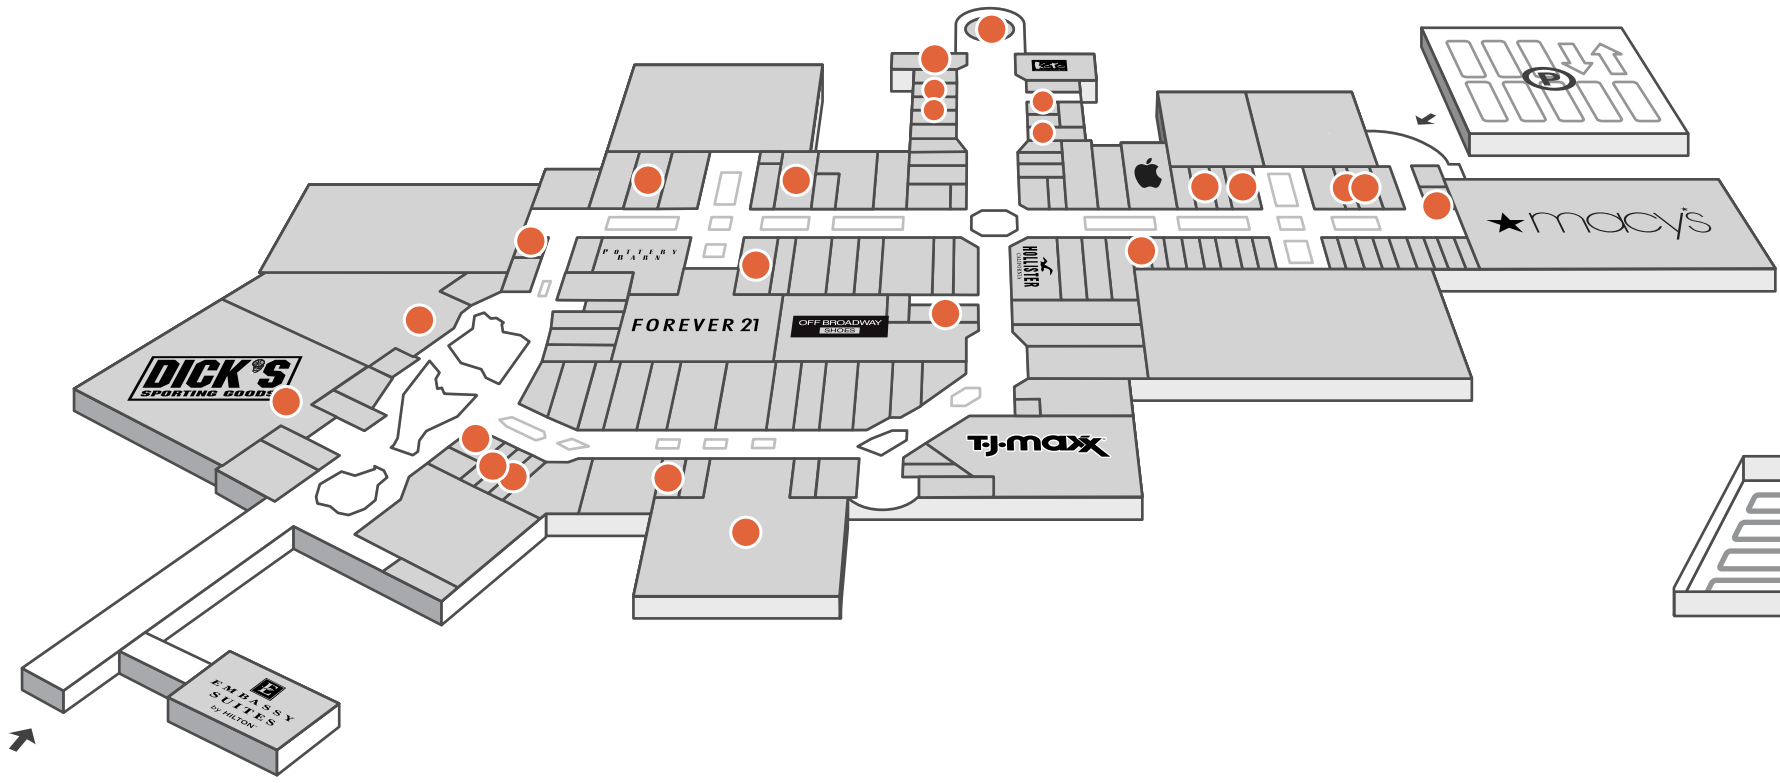

LEVEL 3

LEVEL 1

LEVEL 2

COMMONS LEVEL

2022 Trick-or-Treatering Map

Look Out for the "Trick-or-Trickers Welcome" Sign

KEY

- COMMONS LEVEL
- LEVEL 1
- LEVEL 2
- LEVEL 3

LEVEL 3

5 Wits
Apex Entertainment
Billy Beez
Dave & Buster's
Get Air
It'Sugar
Margaritaville
Museum of Intrigue
RPM Raceway
WonderWorks
World of Beer

LEVEL 2

110 Grill
Anthropologie
Antique Carousel
Ardene
Beef Jerky Outlet
Burger King
Cajun Cafe
Carter's
Charley's
Charlotte Russe
China Express
Escape the Mystery Room

Dick's Sporting Goods
Finger Lakes Coffee Roasters
Gertrude Hawk
Jawns Over
Lindt Chocolate
Little Ray's Nature Center
Mission Syracuse
RC Underground
Rose Spa
Showcase
Sleep Number
Uniform Outlet
Yogibo

LEVEL 1

AT&T
Buckle
Bullfinch Brewpub
BV Nails
Carhartt
Cheesecake Factory
Cinnabon
Coach Outlet
EB Lens
Foot Locker
Fuzzy Animal Rides
Gamestop
Hallmark Christmas Treasures
Hugo BOSS
Johnston & Murphy
Kids Foot Locker
Lenscrafters
My Hot Tub
Oakley
Pacsun
Panera Bread
Pepper Palace
Perfume Stop
P.F. Chang's
Pro Image Sports
Soulspressions
Spencer's Gifts
Ulta
University Sports Store
Zales