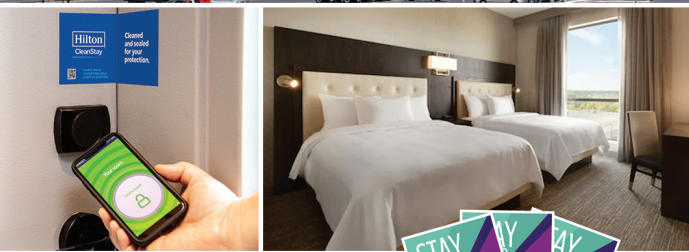

EMBASSY SUITES

Steps away from Destiny USA!

More Reasons to Stay...Right Where You Shop, Dine & Play!

311 Hiawatha Blvd W, Syracuse, NY 13204 | (315) 303-1650
Book at destinyusa.com/stay

Book today at:
destinyusa.com/stay