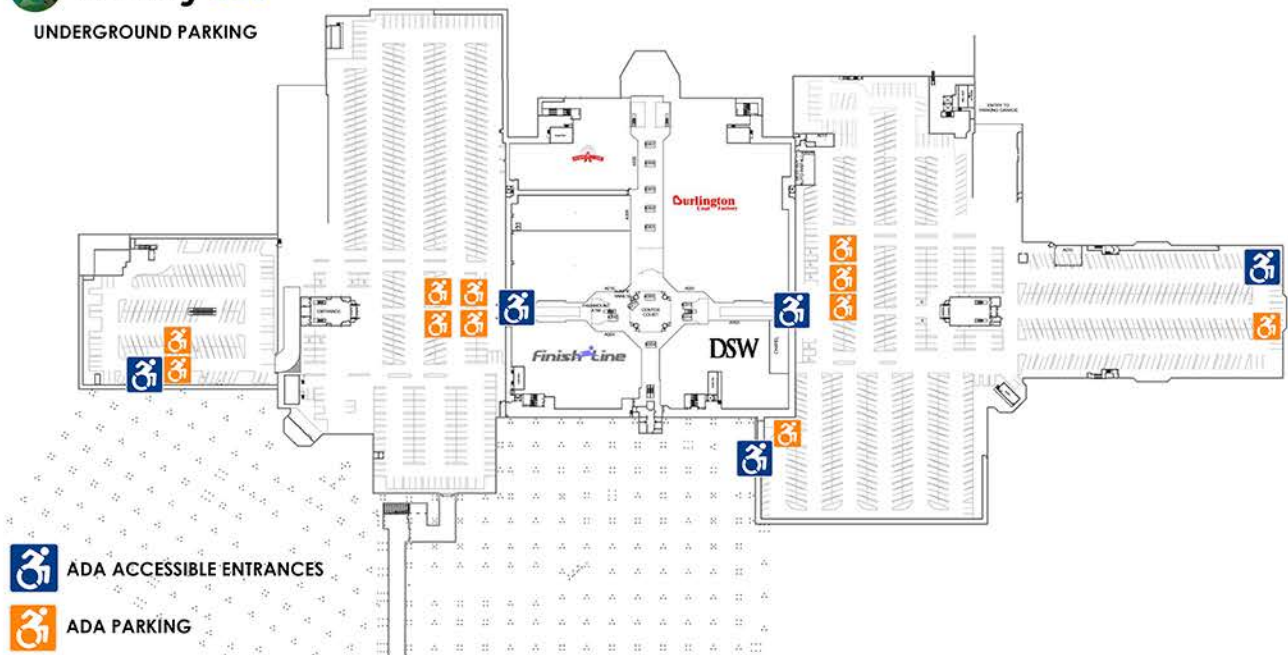

DESTINY USA

ADA ACCESSIBILITY MAP

ADA accessible entrances are identified below and ample parking is available throughout the site. Thank you for shopping at Destiny USA.

Handicap Accessible restrooms can be found here:

In addition, please visit our anchor stores for family style and handicap accessible restrooms.