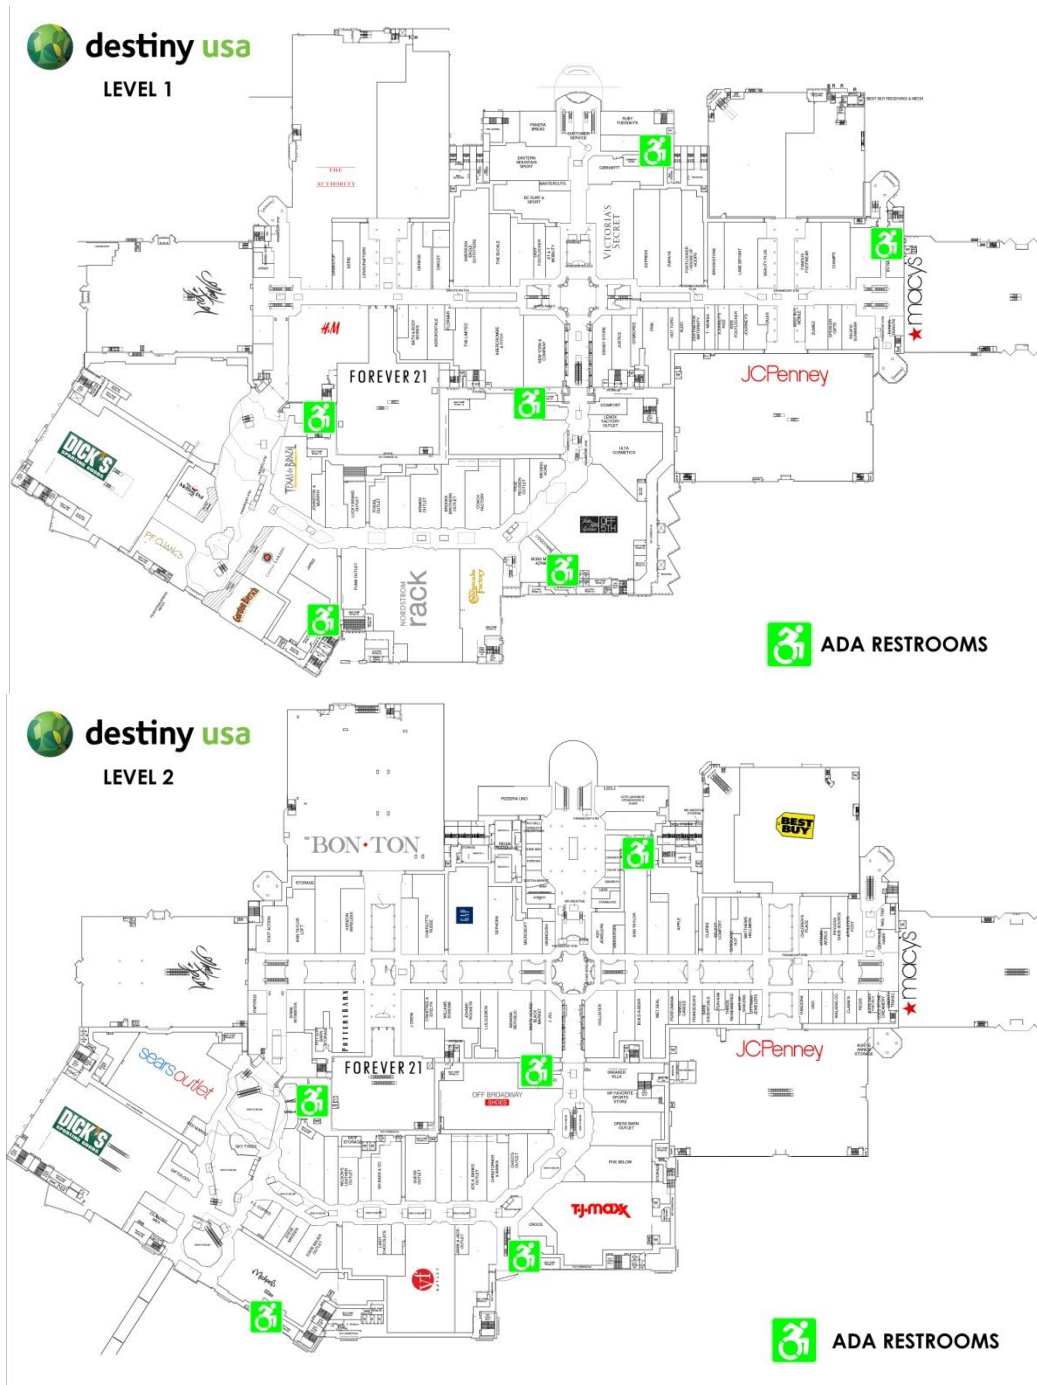

DESTINY USA

ADA ACCESSIBILITY MAP

ADA accessible entrances are identified below and ample parking is available throughout the site. Thank you for shopping at Destiny USA.

Handicap Accessible restrooms can be found here:

In addition, please visit our anchor stores for family style and handicap accessible restrooms.