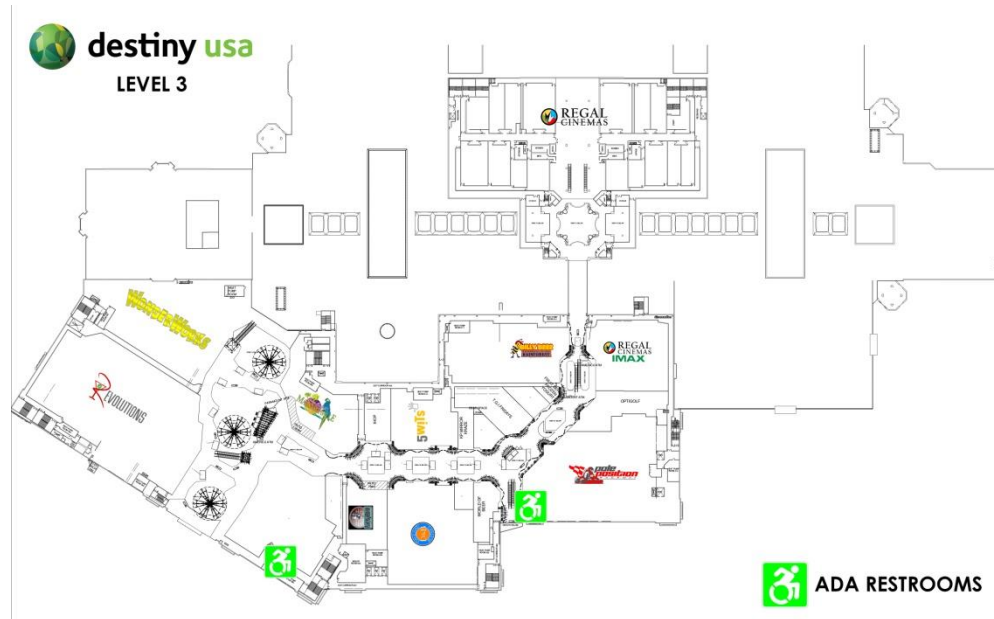

DESTINY USA

ADA ACCESSIBILITY MAP

ADA accessible entrances are identified below and ample parking is available throughout the site. Thank you for shopping at Destiny USA.

Handicap Accessible restrooms can be found here:

In addition, please visit our anchor stores for family style and handicap accessible restrooms.