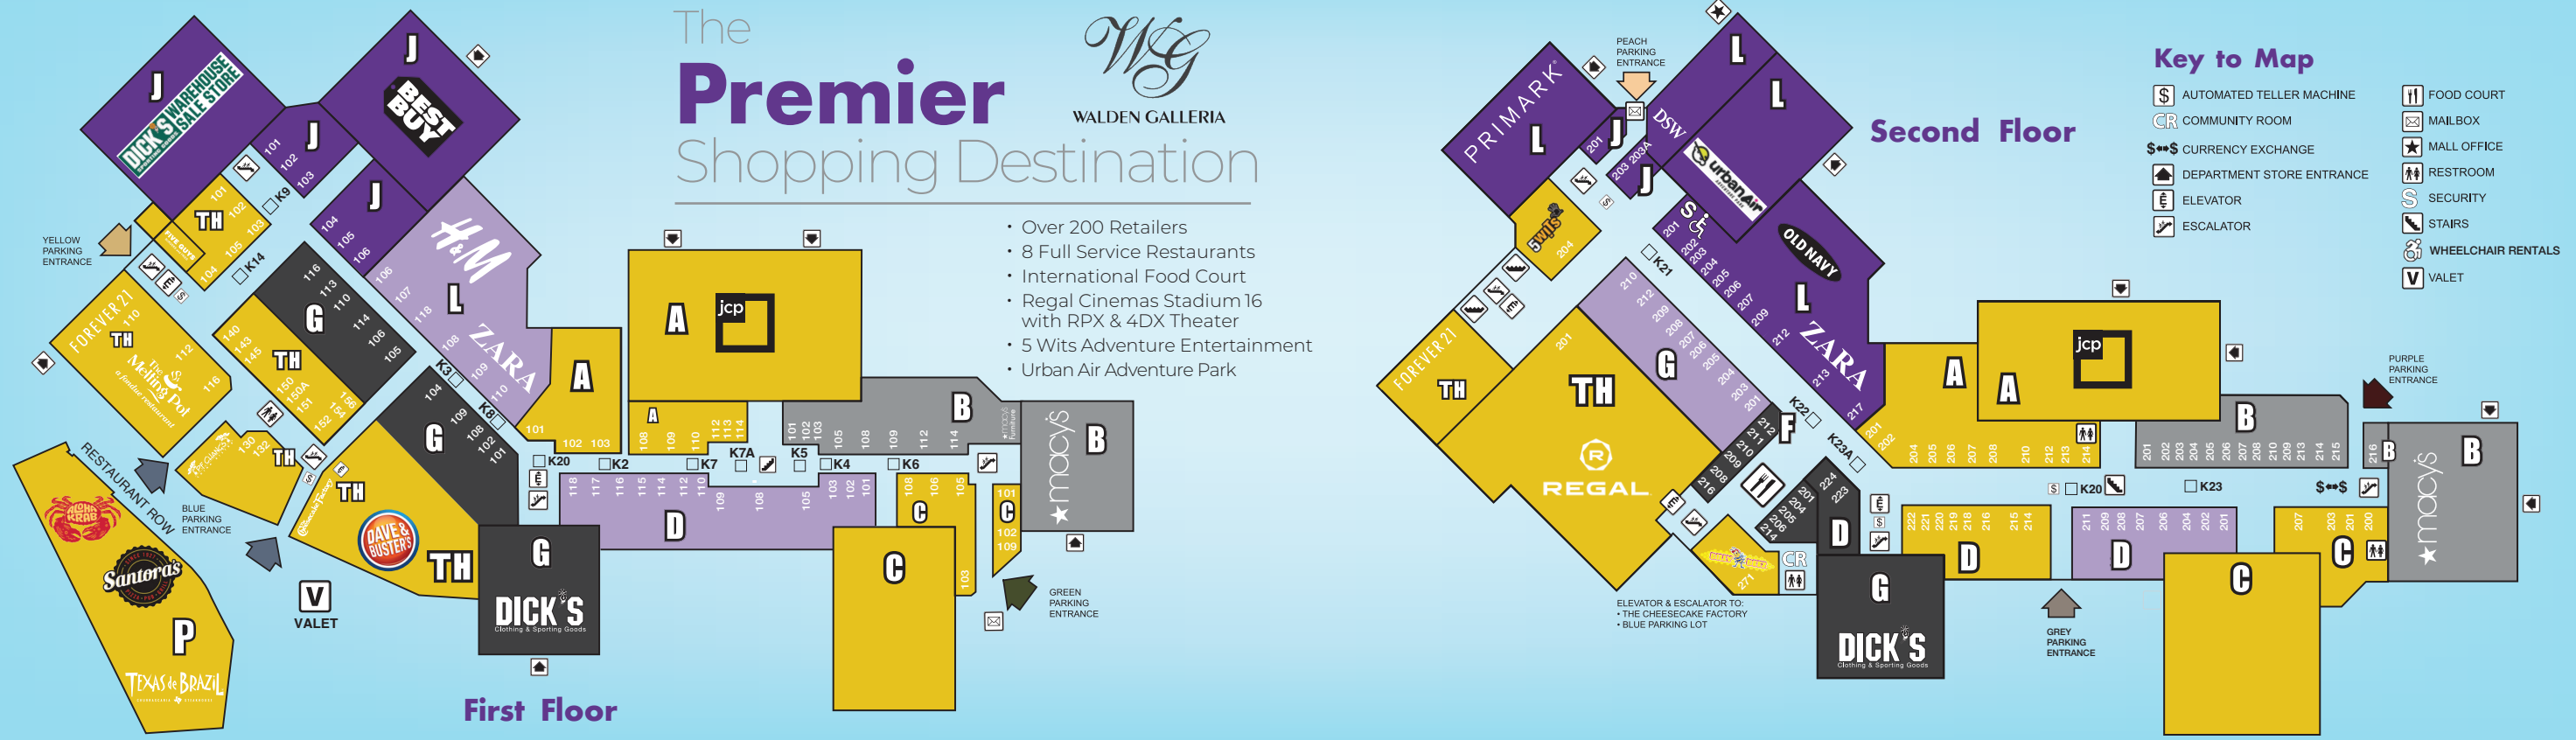

From East

Take I-90 to Exit 52 West (Walden Avenue West), Turn right on to Galleria Drive.

From South or West

Take I-90 to Exit 52 East (Walden Avenue East), Walden Galleria is on the left.

From Downtown Buffalo

CONNECT WITH WALDEN GALLERIA

waldengalleria.com | 716.681.7600

DICK'S SPORTING GOODS WAREHOUSE SALE STORE

NOW OPEN!

UP TO **70% OFF**
 TOP ATHLETIC BRANDS

Restrooms / Diaper Change Area

Family Restrooms are located on the lower level near Oakley and the upper level near JCPenney, Macy's and the Food Court. Lounge/nursing room is located near the restrooms in the Food Court.

IT'SUGAR
PART OF AN UNBALANCED DIET
 NOW OPEN

LOWER LEVEL NEXT TO LEGO

Osmow's SHAWARMA
NOW OPEN

Urban Air ADVENTURE PARK
Let'em fly
 Buy Tickets
 UrbanAirBuffalo.com

CINNABON
Opening Soon
 WALDEN GALLERIA MALL
 FOLLOW US!

- ### Key to Map
- AUTOMATED TELLER MACHINE
 - COMMUNITY ROOM
 - CURRENCY EXCHANGE
 - DEPARTMENT STORE ENTRANCE
 - ELEVATOR
 - ESCALATOR
 - FOOD COURT
 - MAILBOX
 - MALL OFFICE
 - RESTROOM
 - SECURITY
 - STAIRS
 - WHEELCHAIR RENTALS
 - VALET