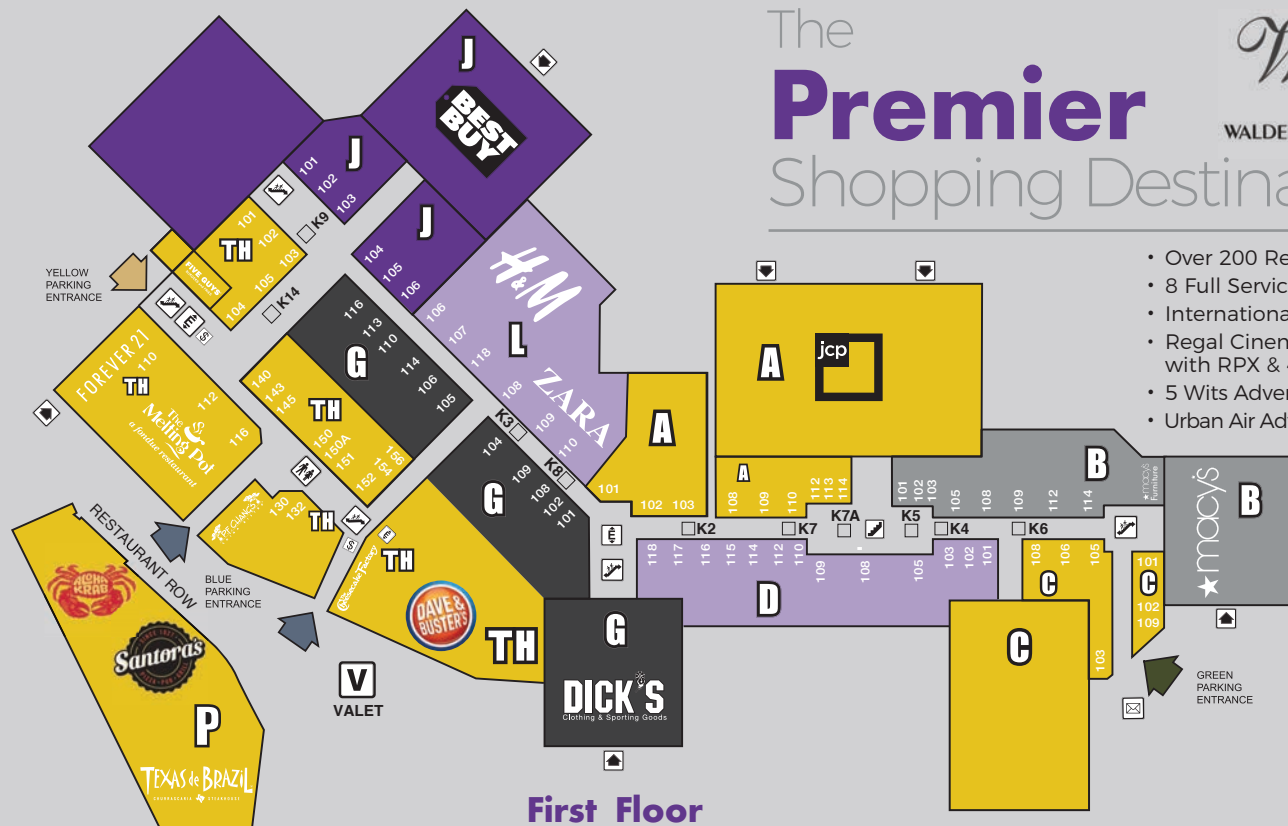

CONNECT WITH WALDEN GALLERIA

f i t g

waldengalleria.com | 716.681.7600

**PRIMARK**

Upper Level Near DSW

**Restrooms / Diaper Change Area**  
 Family Restrooms are located on the lower level near Oakley and the upper level near JCPenney, Macy's and the Food Court. Lounge/nursing room is located near the restrooms in the Food Court.

**WALDEN GALLERIA IS RATED MB 18 (MUST BE 18)**

Daily 4pm - Close

*Thank You for your cooperation.*

**COMING SOON**

**Osmow's SHAWARMA**

**ZARA**

**Urban Air ADVENTURE PARK**

**Let'em FLY**

Buy Tickets

UrbanAirBuffalo.com

**Santoras PIZZA • PUB • BRILL**

**1927 BUFFALO, NEW YORK BREW HOUSE**

**WNY's newest award winning brewery**

## Key to Map

- AUTOMATED TELLER MACHINE
- COMMUNITY ROOM
- CURRENCY EXCHANGE
- DEPARTMENT STORE ENTRANCE
- ELEVATOR
- ESCALATOR
- FOOD COURT
- MAILBOX
- MALL OFFICE
- RESTROOM
- SECURITY
- STAIRS
- WHEELCHAIR RENTALS
- VALET