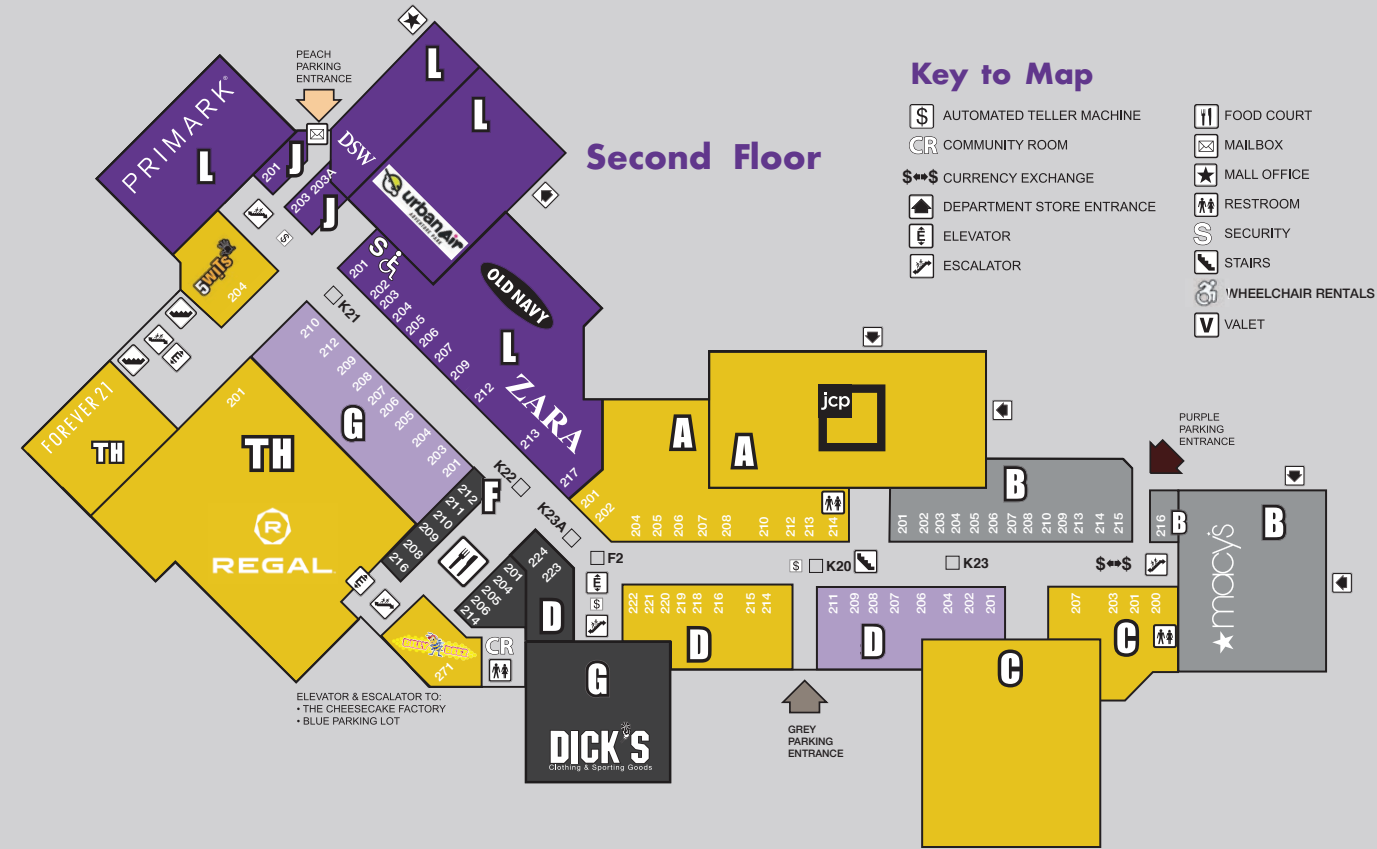

CONNECT WITH WALDEN GALLERIA

f i t g

waldengalleria.com | 716.681.7600

**PRIMARK**

Upper Level Near DSW

**Restrooms / Diaper Change Area**  
 Family Restrooms are located on the lower level near Oakley and the upper level near JCPenney, Macy's and the Food Court. Lounge/nursing room is located near the restrooms in the Food Court.

**WALDEN GALLERIA IS RATED MB 18 (MUST BE 18)**

Daily 4pm - Close

*Thank You for your cooperation.*

**COMING SOON**

**Osmow's SHAWARMA**

**ZARA**

**Urban Air ADVENTURE PARK**

**Let'em FLY**

## Key to Map

- AUTOMATED TELLER MACHINE
- COMMUNITY ROOM
- CURRENCY EXCHANGE
- DEPARTMENT STORE ENTRANCE
- ELEVATOR
- ESCALATOR
- FOOD COURT
- MAILBOX
- MALL OFFICE
- RESTROOM
- SECURITY
- STAIRS
- WHEELCHAIR RENTALS
- VALET

## SHOP

- DEPARTMENT STORES**
- Best Buy 681-5406
  - Dick's Sporting Goods 651-0600
  - JCPenney 681-5100
  - Macy's 684-6267
  - Primark OPENS APRIL 20<sup>TH</sup>
- WOMEN'S FASHIONS**
- D223 Aerie 681-7385
  - D223 OFFLINE by Aerie 621-7385
  - A109 Aeropostale 681-0394
  - C207 AAO-Against All Odds 651-0609
  - D112 American Eagle 683-3662
  - L106 Anthropologie 683-2013
  - A205 Ardenne 220-7517
  - D110 Buckle 681-1928
  - B109 CaciQue 206-3348
  - D108 Charlotte Russe 681-0681
  - TH152 Eddie Bauer 681-2170
  - J103 Express 685-0416
  - TH110 Forever 21 686-9280
  - D117 francesca's 683-0817
  - L118 Free People 681-0615
  - L212 Gap 684-8525
  - G101 Garage 683-6987
  - L107 H&M (855) 466-7467
  - D114 Hollister 651-0002
  - A210 Hot Topic 681-7762
  - G106 J. Crew 684-8189
  - G110 J. Jill 651-0650
  - A204 JD Sports 235-5847
  - B109 Lane Bryant 206-3348
  - B208 Leggings & Beyond (585) 831-4700
  - A108 LOFT 651-0617
  - J106 lululemon athletica 681-3916
  - D118 Michael Kors 686-0800
  - TH150 Oakley 681-0669