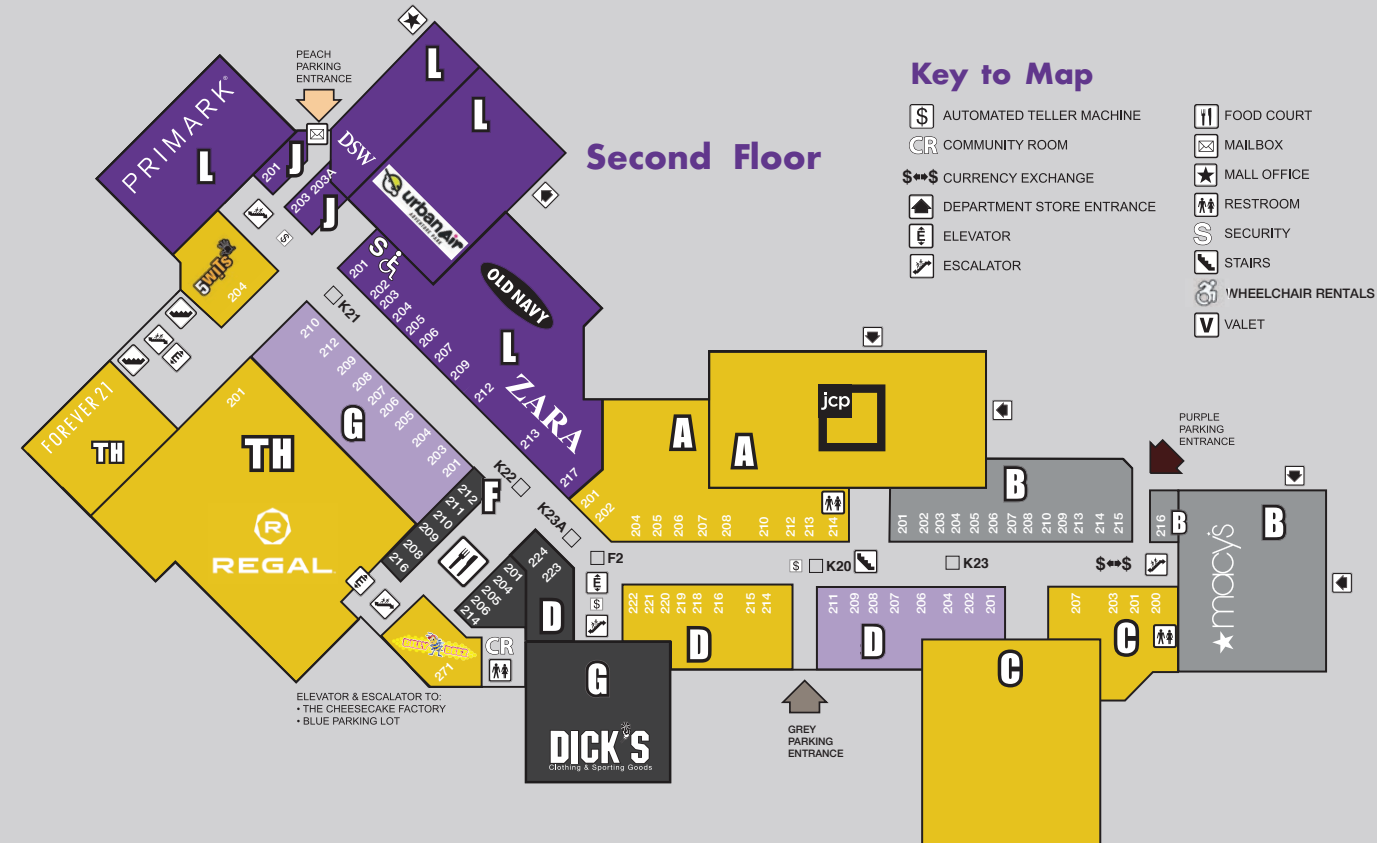

CONNECT WITH WALDEN GALLERIA

waldengalleria.com | 716.681.7600

five BELOW
NOW OPEN!

located on the Upper Level across from Old Navy

cool stuff \$1 to \$5 & BEYOND

Restrooms / Diaper Change Area
 Family Restrooms are located on the lower level near Oakley and the upper level near JCPenney, Macy's and the Food Court. Lounge/nursing room is located near the restrooms in the Food Court.

UrbanAirBuffalo.com

LOVESAC NOW OPEN

Designed for Life Furniture Co. Lower Level near the Apple Store

The Premier Shopping Destination

WALDEN GALLERIA

- Over 200 Retailers
- 9 Full Service Restaurants
- International Food Court
- Regal Cinemas Stadium 16 with RPX & 4DX Theater
- 5 Wits Adventure Entertainment
- Urban Air Adventure Park

First Floor

Second Floor

Key to Map

- AUTOMATED TELLER MACHINE
- COMMUNITY ROOM
- CURRENCY EXCHANGE
- DEPARTMENT STORE ENTRANCE
- ELEVATOR
- ESCALATOR
- FOOD COURT
- MAILBOX
- MALL OFFICE
- RESTROOM
- SECURITY
- STAIRS
- WHEELCHAIR RENTALS
- VALET