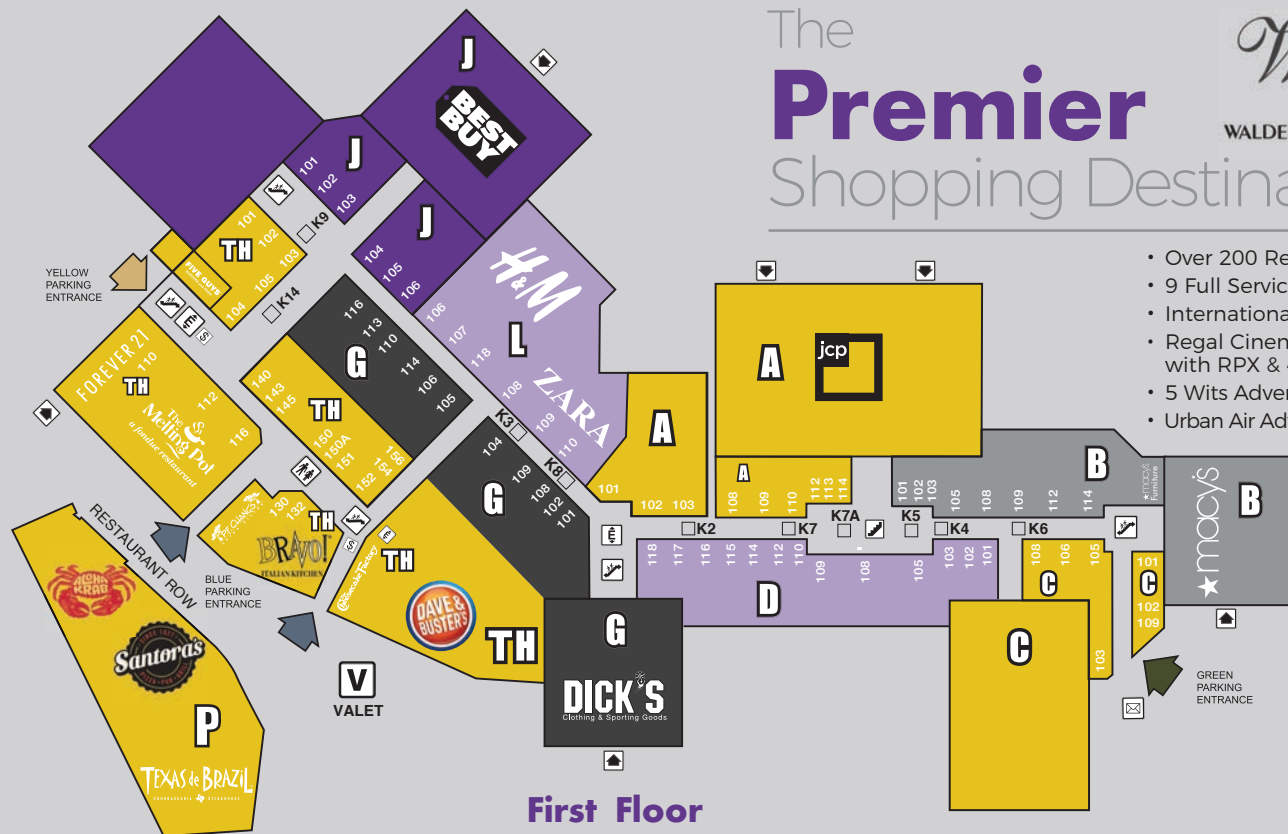

CONNECT WITH WALDEN GALLERIA

waldengalleria.com | 716.681.7600

five BELOW
NOW OPEN!

located on the Upper Level across from Old Navy

cool stuff \$1 to \$5 & BEYOND

Restrooms / Diaper Change Area
 Family Restrooms are located on the lower level near Oakley and the upper level near JCPenney, Macy's and the Food Court. Lounge/nursing room is located near the restrooms in the Food Court.

UrbanAirBuffalo.com

LOVESAC NOW OPEN

Designed for Life Furniture Co. Lower Level near the Apple Store

The Premier Shopping Destination

WALDEN GALLERIA

- Over 200 Retailers
- 9 Full Service Restaurants
- International Food Court
- Regal Cinemas Stadium 16 with RPX & 4DX Theater
- 5 Wits Adventure Entertainment
- Urban Air Adventure Park

First Floor

Second Floor

Key to Map

- AUTOMATED TELLER MACHINE
- COMMUNITY ROOM
- CURRENCY EXCHANGE
- DEPARTMENT STORE ENTRANCE
- ELEVATOR
- ESCALATOR
- FOOD COURT
- MAILBOX
- MALL OFFICE
- RESTROOM
- SECURITY
- STAIRS
- WHEELCHAIR RENTALS
- VALET