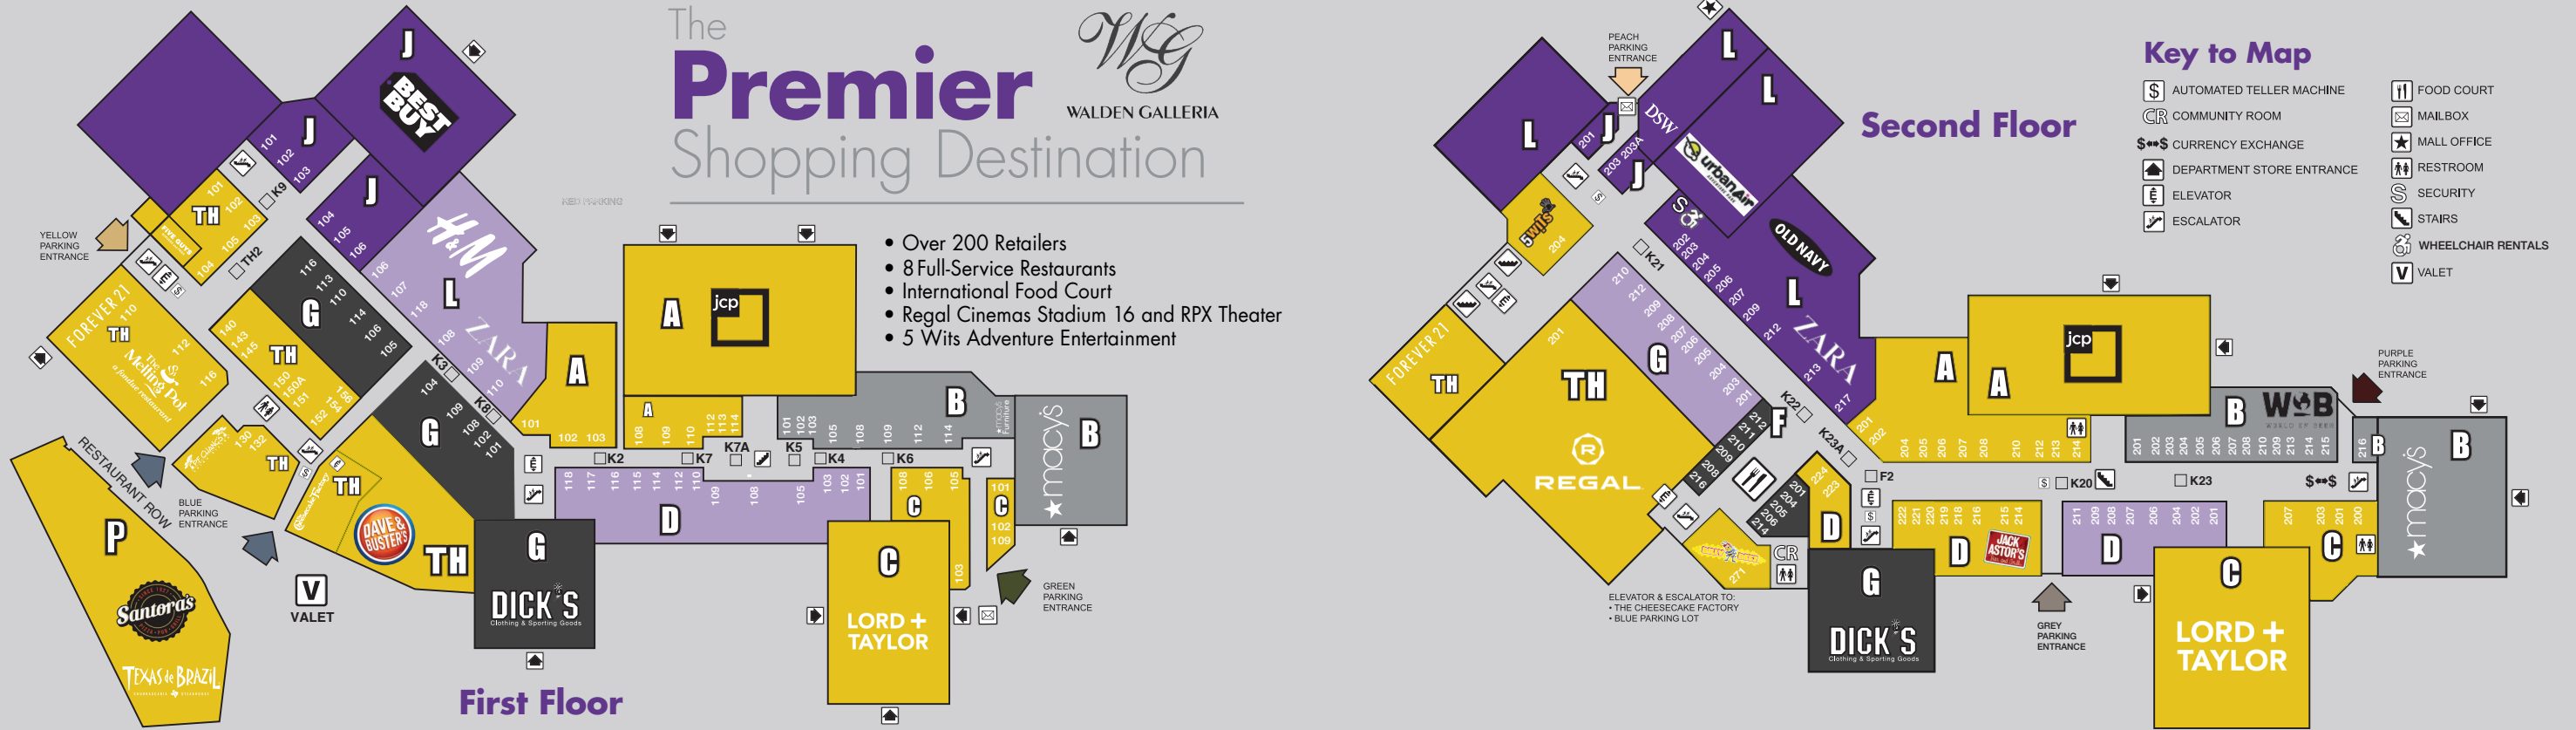

Your favorite new fashion destination.

ARDENE
COME HANG WITH US

Located on the upper level,
near Dick's Sporting Goods

Coming Soon

EARTHBOUND
TRADING CO.

Walden Galleria Mall • Buffalo, New York
LOCATED ON THE UPPER LEVEL NEAR MACY'S

EARTHBOUNDTRADING.COM

The Premier Shopping Destination

WALDEN GALLERIA

- Over 200 Retailers
- 8 Full-Service Restaurants
- International Food Court
- Regal Cinemas Stadium 16 and RPX Theater
- 5 Wits Adventure Entertainment

SHOP

DEPARTMENT STORES

Best Buy	681-5406
JCPenney	681-5100
Macy's	684-6267
Lord & Taylor	684-5900
Dick's Sporting Goods	651-0600

WOMEN'S FASHIONS

D216	Abercrombie & Fitch	683-2530
G207	Aerie	681-7385
A109	Aeropostale	681-0394
C207	AAO-Against All Odds	651-0609
D112	American Eagle	683-3662
L106	Anthropologie	683-2013
A205	Ardene	NOW OPEN
D110	Buckle	681-1928
B109	Cacique	206-3348
D108	Charlotte Russe	681-0681
TH152	Eddie Bauer	681-2170
J103	Express	685-0416
TH110	Forever 21	686-9280
D117	francesca's	683-0817
L118	Free People	681-0615
L212	Gap	684-8525
G101	Garage	683-6987
L107	H&M	(855) 466-7467
D114	Hollister	651-0002
A210	Hot Topic	681-7762
G106	J. Crew	684-8189
G110	J. Jill	651-0650
B109	Lane Bryant	206-3348
B208	Leggings & Beyond	(585) 831-4700
A108	LOFT	651-0617
J105	lululemon athletica	681-3916
D118	Michael Kors	686-0800
TH150	Oakley	681-0669
L209	Old Navy Clothing Co.	651-4641