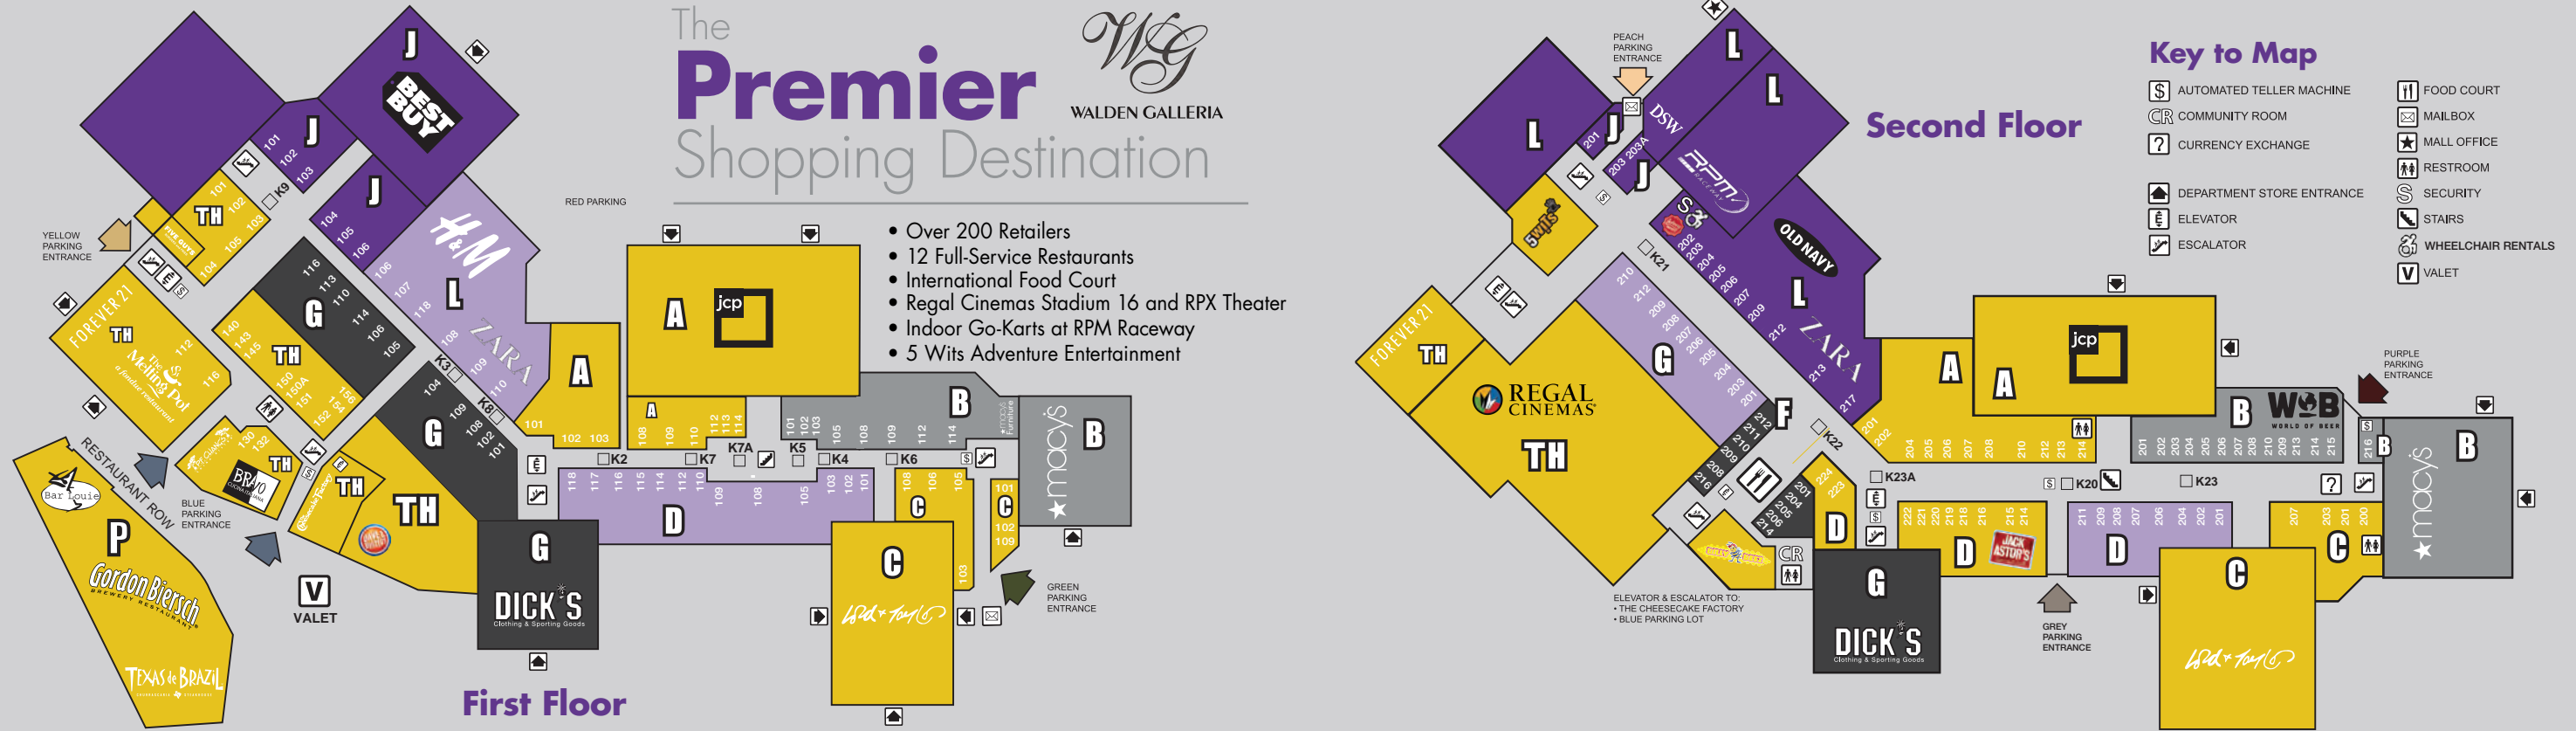

The Premier Shopping Destination

WALDEN GALLERIA

- Over 200 Retailers
- 12 Full-Service Restaurants
- International Food Court
- Regal Cinemas Stadium 16 and RPX Theater
- Indoor Go-Karts at RPM Raceway
- 5 Wits Adventure Entertainment

Key to Map

- AUTOMATED TELLER MACHINE
- COMMUNITY ROOM
- CURRENCY EXCHANGE
- DEPARTMENT STORE ENTRANCE
- ELEVATOR
- ESCALATOR
- FOOD COURT
- MAILBOX
- MALL OFFICE
- RESTROOM
- SECURITY
- STAIRS
- WHEELCHAIR RENTALS
- VALET

SHOP

DEPARTMENT STORES

Best Buy	681-5406
JCPenney	681-5100
Macy's	684-6267
Lord & Taylor	684-5900
Dick's Sporting Goods	651-0600

WOMEN'S FASHIONS

D216	Abercrombie & Fitch	683-2530
G207	Aerie	681-7385
C207	AAO-Against All Odds	651-0609
D112	American Eagle	683-3662
L106	Anthropologie	683-2013
D110	Buckle	681-1928
B109	Cacique	206-3348
D108	Charlotte Russe	681-6490
TH152	Eddie Bauer	681-2170
J103	Express	685-0416
TH110	Forever 21	686-9280
D117	francesca's	683-0817
G201	Free Agent	NEW
L118	Free People	681-0615
L212	Gap	684-8525
G101	Garage	683-6987
L107	H&M	(855) 466-7467
D114	Hollister	651-0002
A210	Hot Topic	681-7762
G106	J. Crew	684-8189
G110	J. Jill	651-0650
B109	Lane Bryant	206-3348
B208	Leggings & Beyond	585-831-4700
A108	LOFT	651-0617
TH151	Lucky Brand	681-9645
J105	lululemon athletica	681-3916
D118	Michael Kors	686-0800
A103	New York & Company	683-8622

TH150	Oakley	681-0669
L209	Old Navy Clothing Co.	651-4641
D104	PacSun	685-5484
A205	Park Avenue Coats	681-4627
D211	PINK	685-3201
J203A	Privileged	225-1415
TH116	SCHIQ	590-5040
D102	Soma Intimates	683-0581
C105	streeTgame	684-8829
C108	Sunshine & Bluebirds	651-0800
D218	Torrid	681-8920
TH112	Urban Outfitters	685-8080
D208	Vans	681-4191
A101	Vera Bradley	681-0874
G102	Victoria's Secret	681-3424
G114	White House Black Market	685-3523
D105	Windsor	200-1456
L109	Zara	684-0029
G208	Zumiez	651-0438

MEN'S FASHIONS

D216	Abercrombie & Fitch	683-2530
C207	AAO-Against All Odds	651-0609
D112	American Eagle Outfitters	683-3662
D110	Buckle	681-1928
TH152	Eddie Bauer	681-2170
J103	Express Men	685-0416
TH110	Forever 21	686-9280
G201	Free Agent	NEW
L212	Gap	684-8525
L107	H&M	(855) 466-7467
D114	Hollister	651-0002
A210	Hot Topic	681-7762
G109	Hugo Boss	684-5210
G106	J. Crew	684-8189
B209	Jos. A. Bank	681-4620
TH151	Lucky Brand	681-9645
J105	lululemon athletica	681-3916
TH150	Oakley	681-0669
L209	Old Navy Clothing Co.	651-4641

CHILDREN'S FASHIONS

L212	Baby Gap	684-8525
G210	The Children's Place	681-7366
L212	Gap Kids	684-8525
L107	H&M	(855) 466-7467
G106	J. Crew	684-8189
G203	Justice	684-3488
L	Kids For Less	681-2204
L213	Zumiez	684-0029

SHOES/FOOTWEAR

A110	Aldo Shoes	683-6296
G206	Champs	683-5986
TH103	Clarks	681-2609
L	DSW Shoe Warehouse	684-7808
TH152	Eddie Bauer	681-2170
C106	Famous Footwear	683-1684
A204	Finish Line	235-5847
B105	Foot Locker	685-0681
B105	House of Hoops	685-0681
L203	Journeys	651-0207
G212	Kids Foot Locker	681-2596
D205	Lady Foot Locker	681-0914
D118	Michael Kors	686-0800
C201	Payless Shoe Source	684-1672
D115	Skechers	684-0074
C105	streeTgame	684-8829
A211	Underground by Journeys	685-0963
D208	Vans	681-4191
TH145	The Walking Company	684-9255