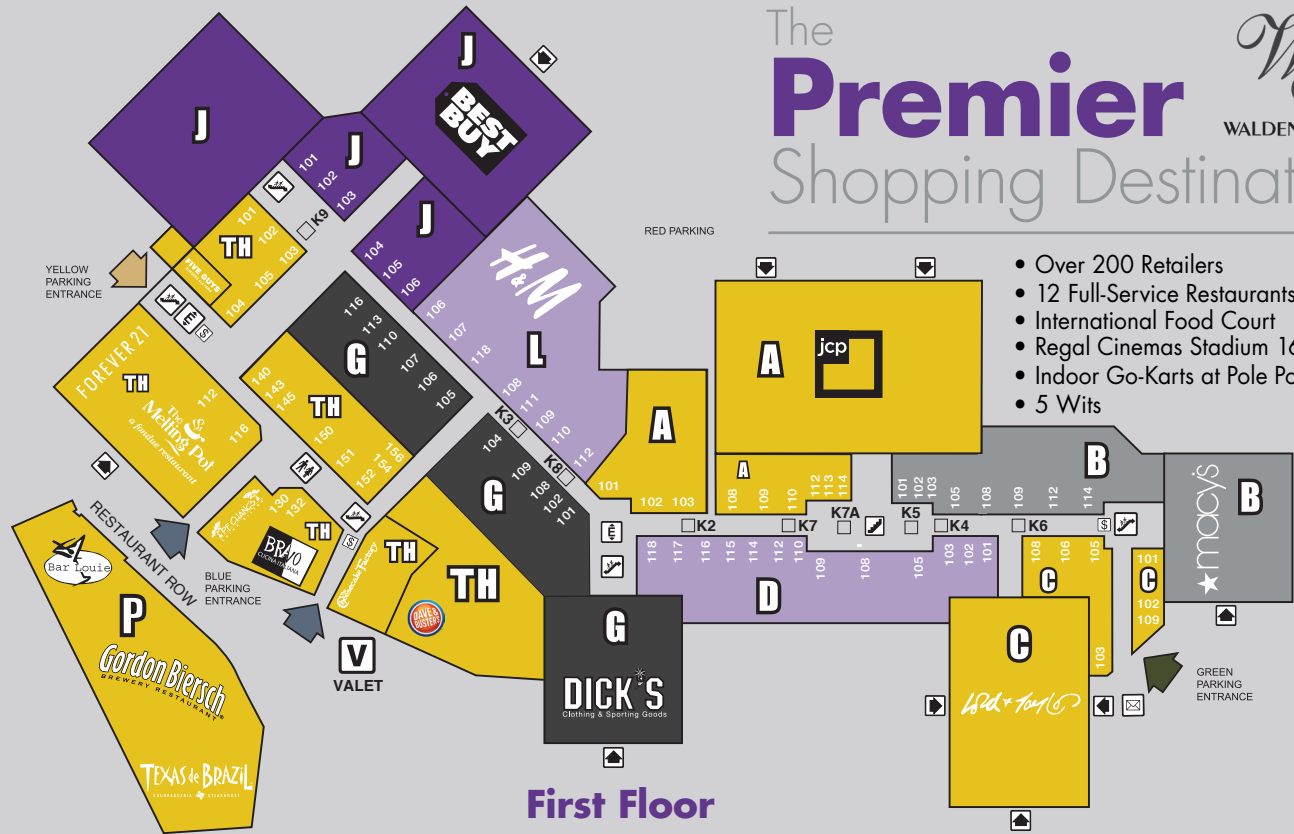

Restrooms / Diaper Change Area

Family restrooms are located on the lower level near Oakley and the upper level near JCPenney, Macy's, and the Food Court. Lounge/nursing room located near restrooms in the Food Court.

BURGERS • SHAKES • FRIES

VISIT US SOON

Located adjacent to Pole Position

DAVE & BUSTER'S

**FREE \$20 GAME PLAY
WITH PURCHASE OF \$20 GAME PLAY**

Promotion EXPIRES: 12/31/2017. Present this coupon at Front Desk to redeem. Limit one coupon per customer. Barcode valid for one use only. Minor policies vary by location - please check www.daveandbusters.com for details. Not valid with any other offers, including Gift & Play Credits, Half Price Games Wednesday or any other Price Promotions. Not valid with Special Events Packages. Coupon must be surrendered at time of redemption and may not be photocopied or duplicated. Non-refundable. Power Card activation fee is \$2. NOT FOR RESALE. VALID AT BUFFALO LOCATION ONLY.

400002425 E12312017

The Premier Shopping Destination

- Over 200 Retailers
- 12 Full-Service Restaurants
- International Food Court
- Regal Cinemas Stadium 16 and RPX Theater
- Indoor Go-Karts at Pole Position Raceway
- 5 Wits

First Floor

Second Floor

- ### Key to Map
- AUTOMATED TELLER MACHINE
 - COMMUNITY ROOM
 - CUSTOMER SERVICE / CURRENCY EXCHANGE
 - DEPARTMENT STORE ENTRANCE
 - ELEVATOR
 - ESCALATOR
 - FOOD COURT
 - MAIL BOX
 - MALL OFFICE
 - RESTROOM
 - SECURITY
 - STAIRS
 - VALET