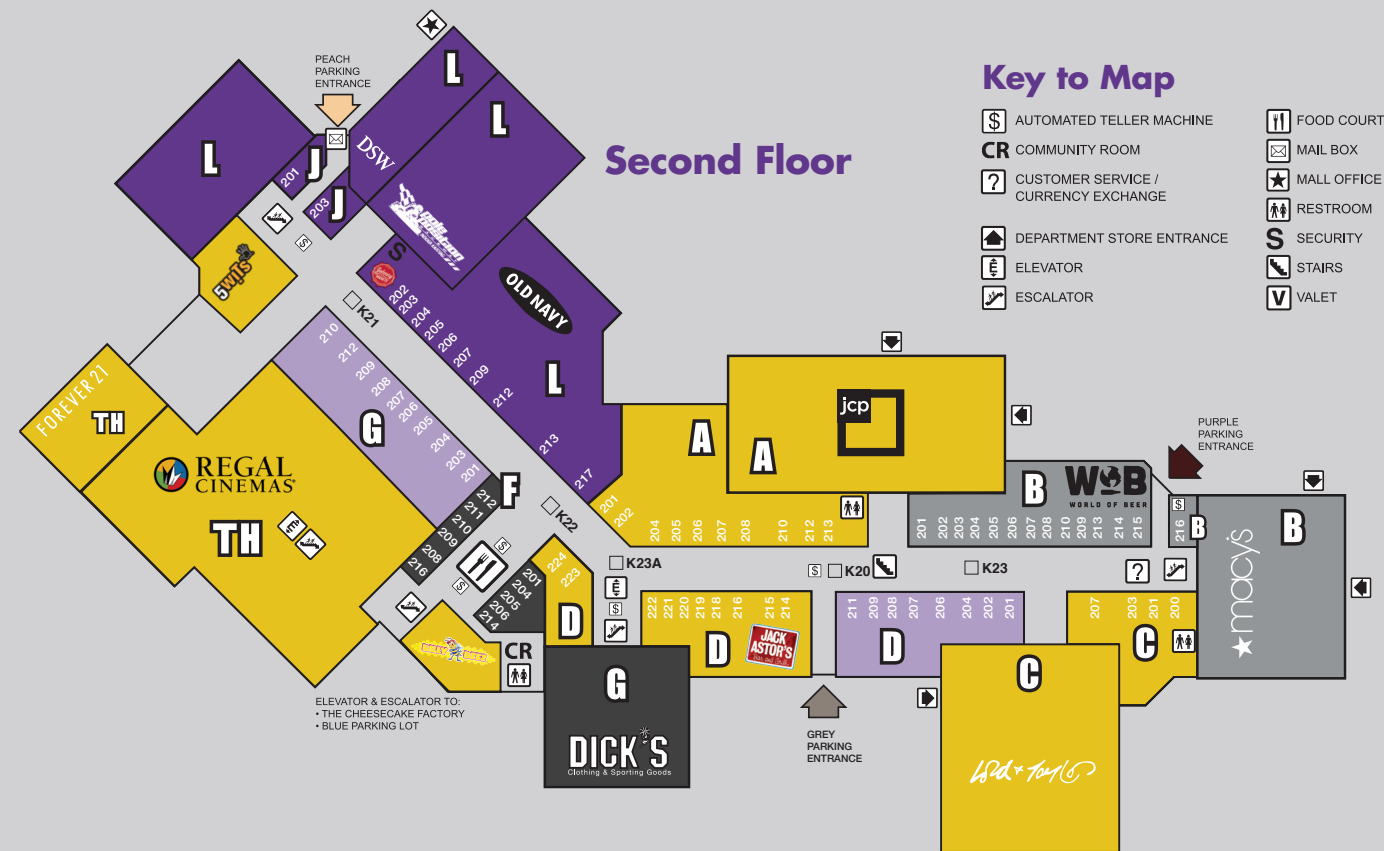

Restrooms / Diaper Change Area

Family restrooms are located on the lower level near Oakley and the upper level near JCPenney, Macy's, and the Food Court. Lounge/nursing room located near restrooms in the Food Court.

400002425 E12312017

The Premier Shopping Destination

- Over 200 Retailers
- 12 Full-Service Restaurants
- International Food Court
- Regal Cinemas Stadium 16 and RPX Theater
- Indoor Go-Karts at Pole Position Raceway
- 5 Wits

First Floor

Second Floor

- ### Key to Map
- AUTOMATED TELLER MACHINE
 - COMMUNITY ROOM
 - CUSTOMER SERVICE / CURRENCY EXCHANGE
 - DEPARTMENT STORE ENTRANCE
 - ELEVATOR
 - ESCALATOR
 - FOOD COURT
 - MAIL BOX
 - MALL OFFICE
 - RESTROOM
 - SECURITY
 - STAIRS
 - VALET

SHOP

DEPARTMENT STORES	
Best Buy	681-5406
JCPenney	681-5100
Macy's	684-6267
Lord & Taylor	684-5900
Dick's Sporting Goods	651-0600

WOMEN'S FASHIONS		
D216	Abercrombie & Fitch	683-2530
G207	Aerie	681-7385
TH101	AAO-Against All Odds	651-0609
TH143	AAO-Against All Odds	651-0609
D112	American Eagle	683-3662
L106	Anthropologie	683-2013
L112	Banana Republic	684-4636
D110	Buckle	681-1928
B109	Cacique	206-3348
D108	Charlotte Russe	681-6490
TH152	Eddie Bauer	681-2170
J103	Express	685-0416
TH110	Forever 21	686-9280
D117	francesca's	683-0817
L110	Free People	681-7045
L212	Gap	684-8525
G101	Garage	683-6987
L107	H&M	(855) 466-7467
D114	Hollister	651-0002
A210	Hot Topic	681-7762
G106	J. Crew	684-8189
G110	J. Jill	651-0650
B109	Lane Bryant	206-3348
A108	LOFT	651-0617
TH151	Lucky Brand	681-9645
J105	lululemon athletica	681-3916
D118	Michael Kors	686-0800
A103	New York & Company	683-8622