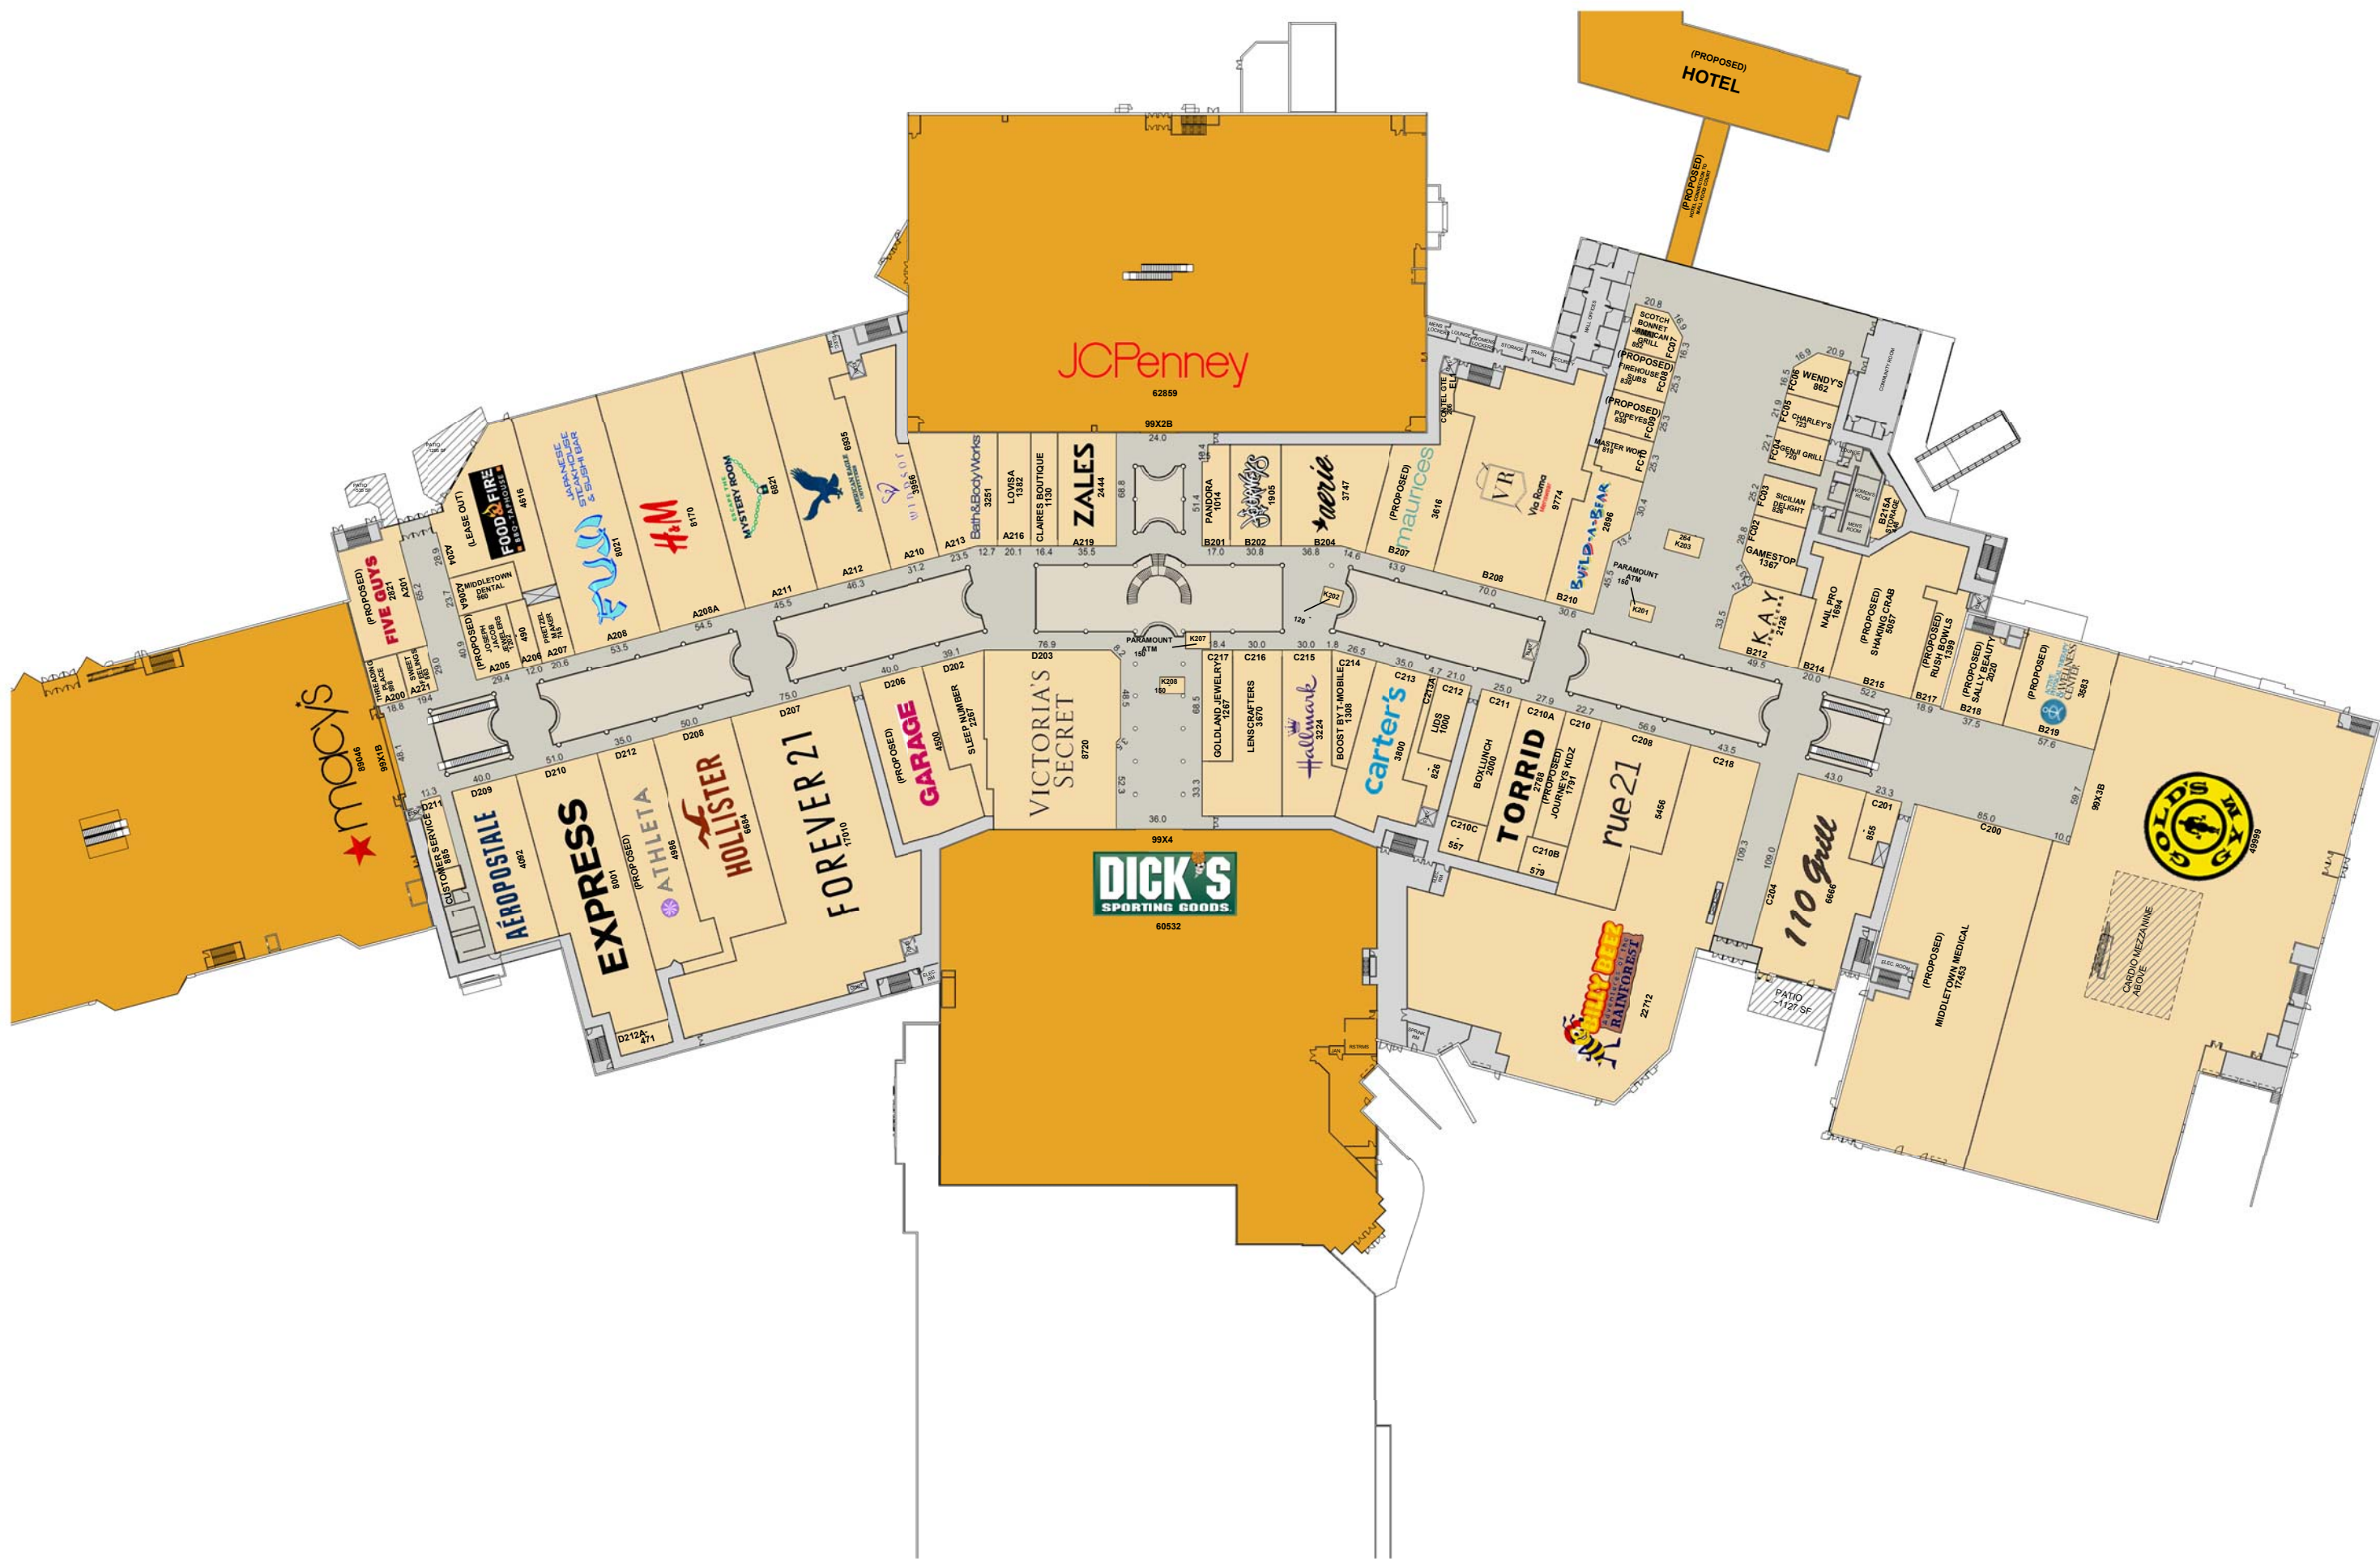

NORTH

GALLERIA AT CRYSTAL RUN

THE PYRAMID COMPANIES
4 CLINTON SQUARE
SYRACUSE, NEW YORK 13202
(315) 422-7000
www.pyramidmg.com

LOCATION:
MIDDLETOWN, NY
DRAWING:
MARKETING PLAN

DATE:
05/10/23
SCALE:
NTS

L2