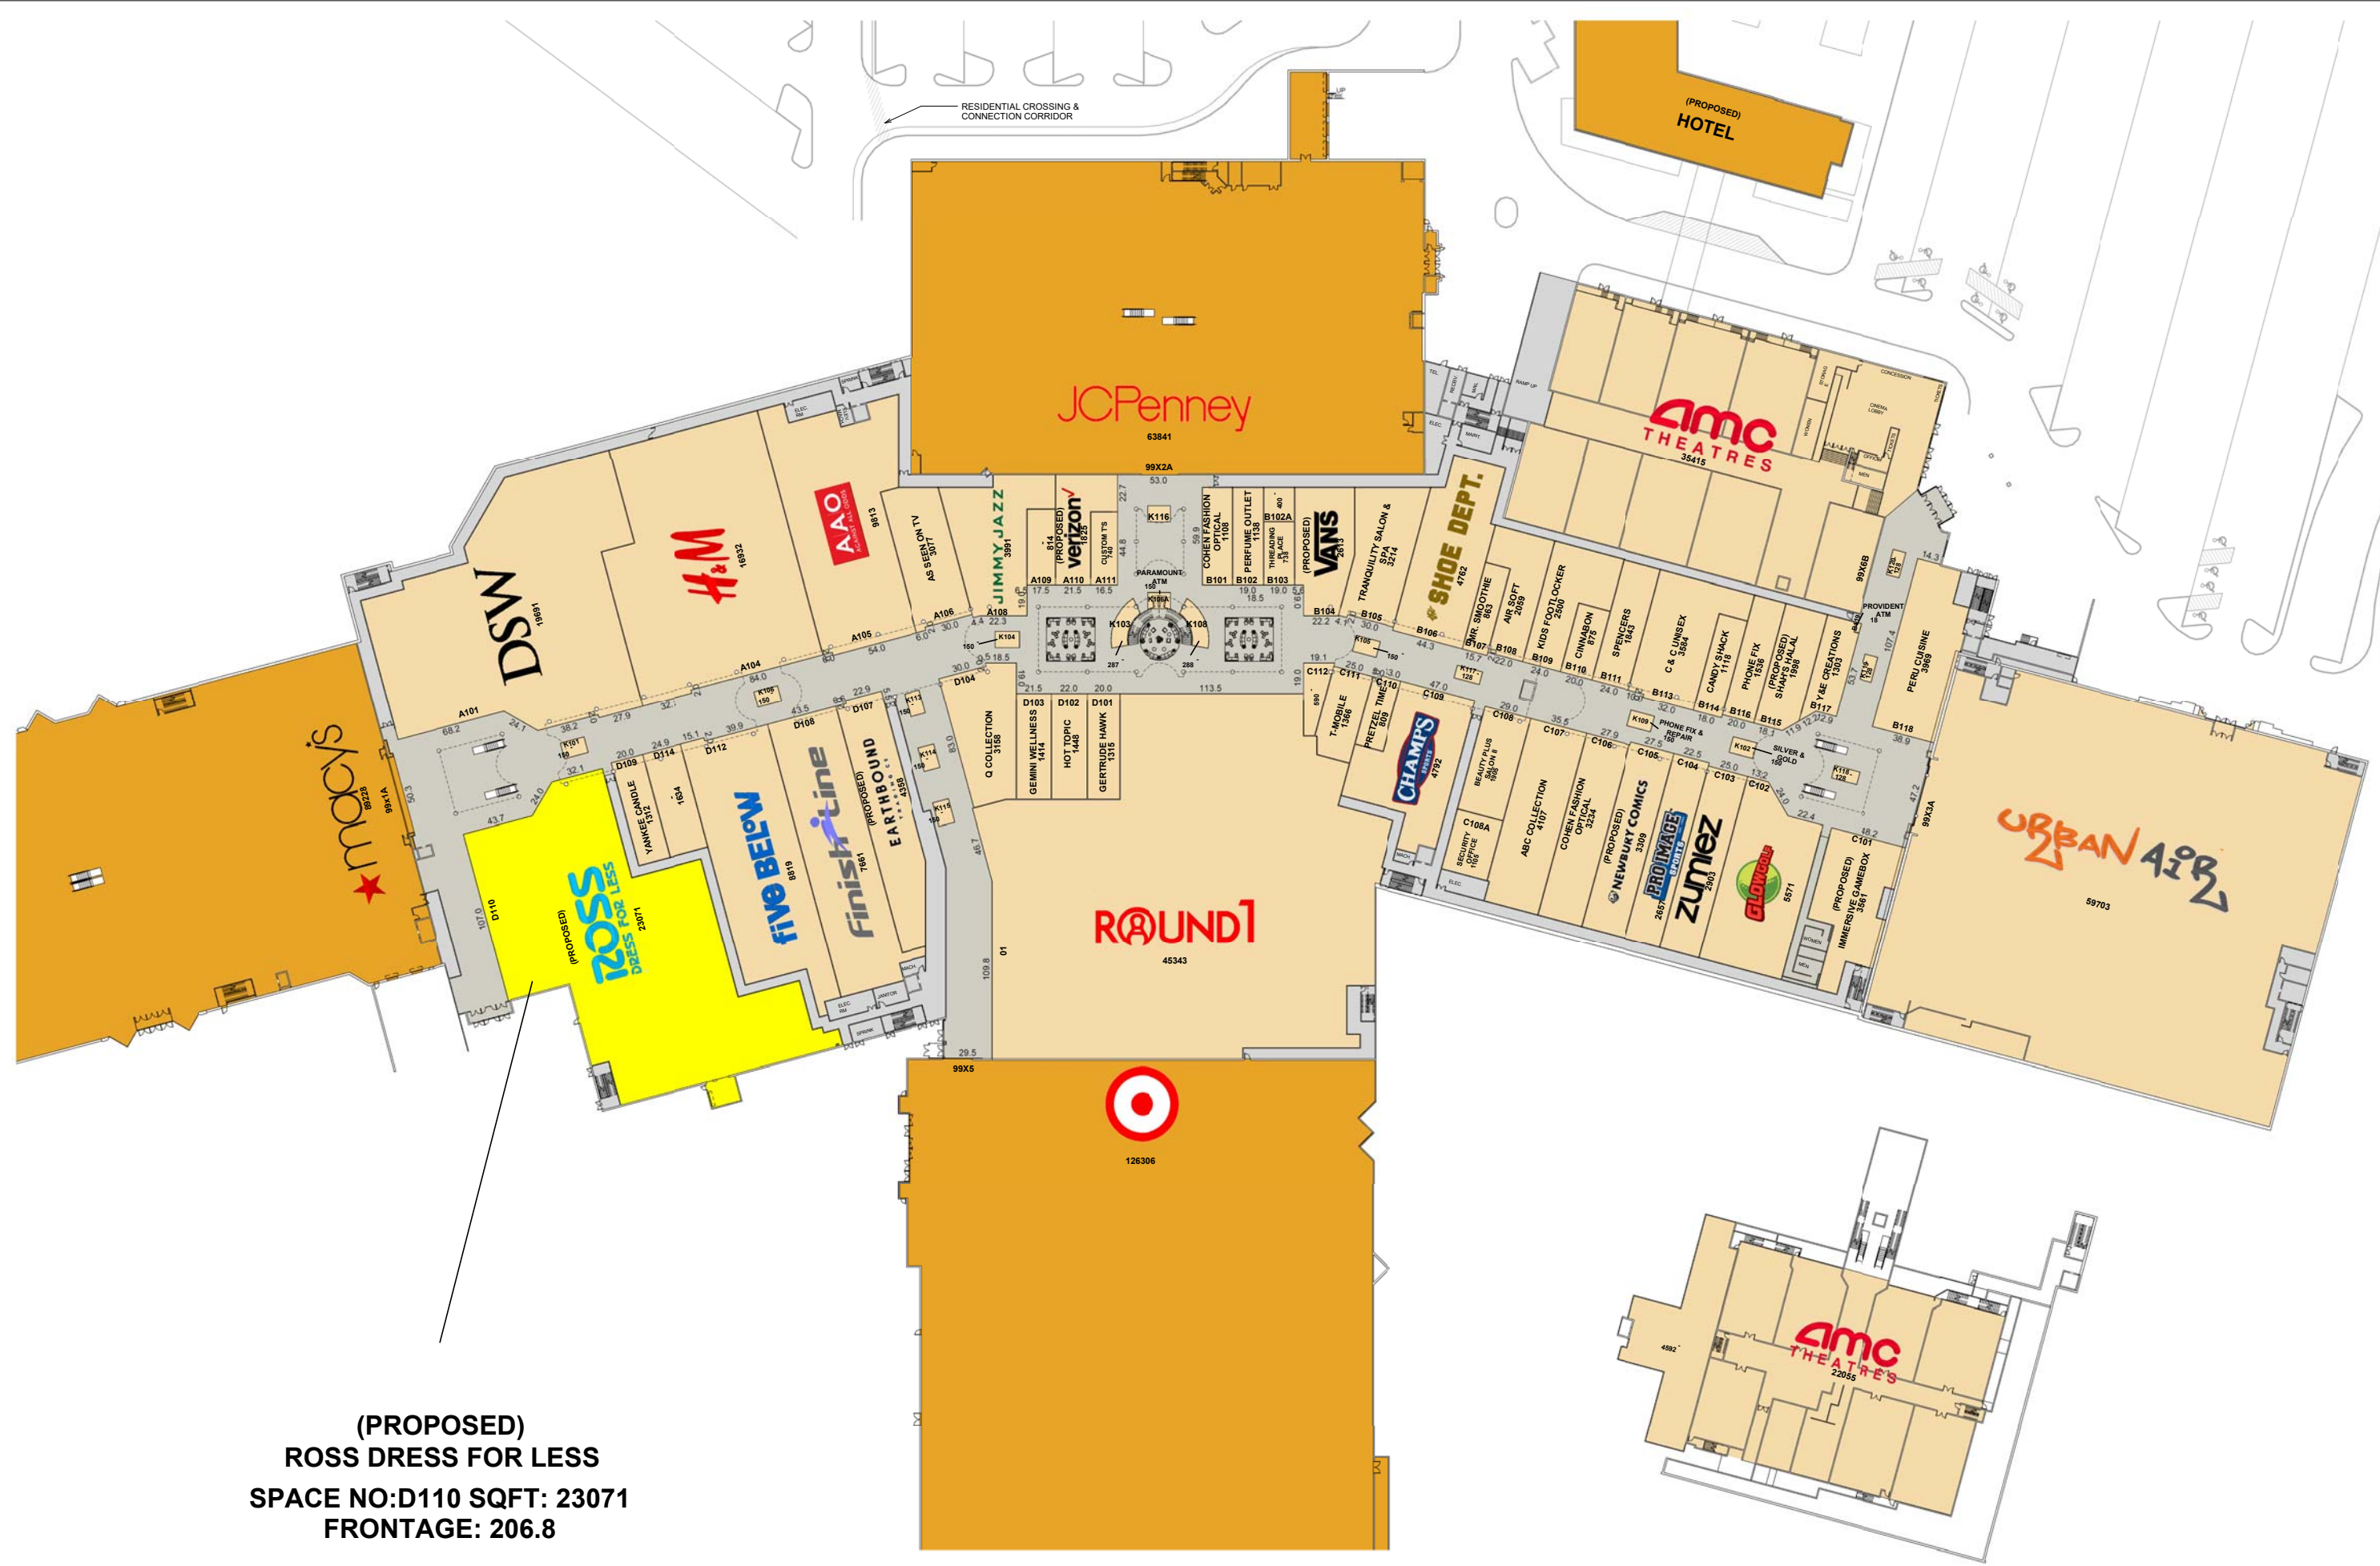

LOCATION:
**MIDDLETOWN,
 NY**

DRAWING:
SITE PLAN

DATE:
10-May-23

SCALE:
N.T.S.

DWG NAME:
 MIDL-S1-W5-ROSS DRESS FOR LESS-20230510

S1

N:\Drawings\MDDL\Site Plans\Proposed\MDDL-S1-W5-ROSS DRESS FOR LESS-20230510.dwg

GALLERIA AT CRYSTAL RUN

THE PYRAMID COMPANIES
4 CLINTON SQUARE
SYRACUSE, NEW YORK 13202
(315) 422-7000
www.pyramidmg.com

LOCATION:
MIDDLETOWN, NY
DRAWING:
MARKETING PLAN

DATE:
05/10/23
SCALE:
NTS

L1

(PROPOSED)
ROSS DRESS FOR LESS
SPACE NO: D110 SQFT: 23071
FRONTAGE: 206.8