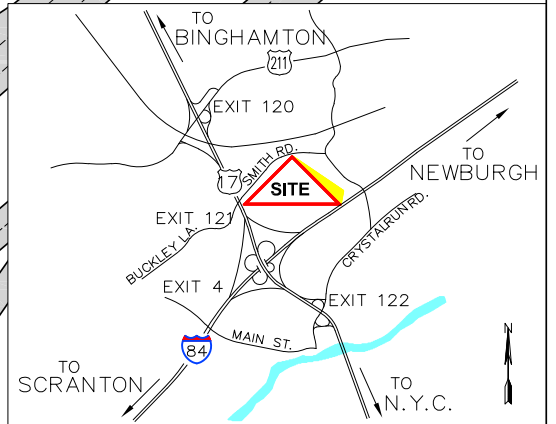

LOCATION:
**MIDDLETOWN,
 NY**

DRAWING:
SITE PLAN

DATE:
10-May-23

SCALE:
N.T.S.

DWG NAME:
 MIDL-S1-W5-ROSS DRESS FOR LESS-20230510

S1

N:\Drawings\MDDL\Site Plans\Proposed\MDDL-S1-W5-ROSS DRESS FOR LESS-20230510.dwg

GALLERIA AT CRYSTAL RUN

THE PYRAMID COMPANIES
4 CLINTON SQUARE
SYRACUSE, NEW YORK 13202
(315) 422-7000
www.pyramidmg.com

LOCATION:
MIDDLETOWN, NY
DRAWING:
MARKETING PLAN

DATE:
05/10/23
SCALE:
NTS

L1

(PROPOSED)
ROSS DRESS FOR LESS
SPACE NO: D110 SQFT: 23071
FRONTAGE: 206.8