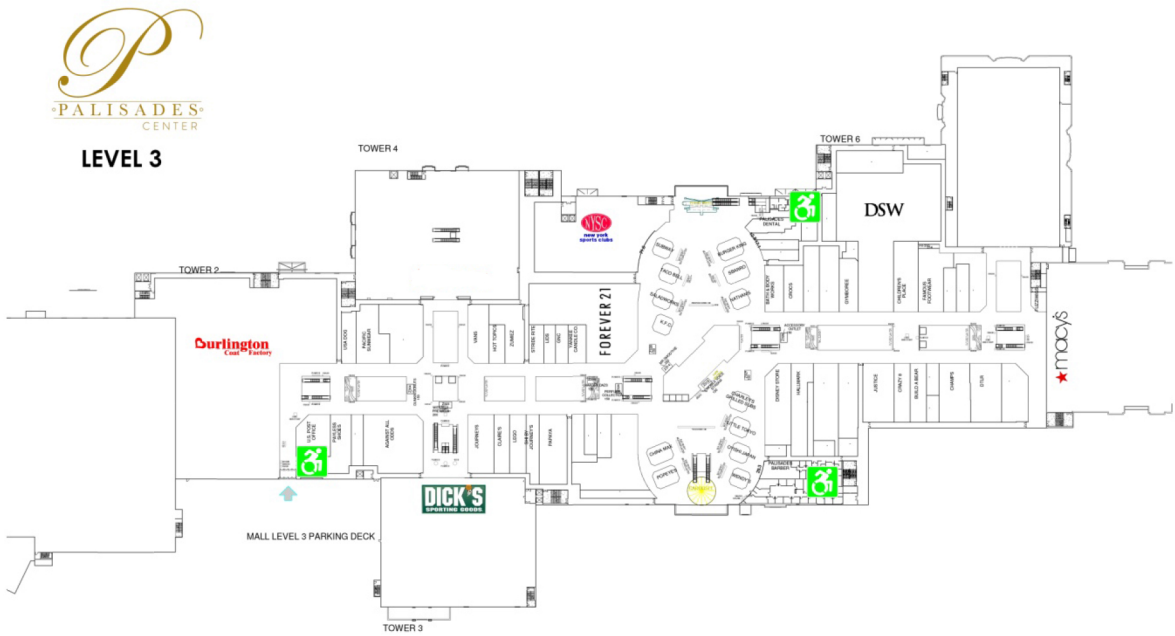

PALISADES CENTER

ADA ACCESSIBILITY MAP

ADA accessible entrances are identified below and ample parking is available throughout the site. Thank you for shopping at Palisades Center.

Handicap Accessible restrooms can be found here:

PALISADES CENTER

ADA ACCESSIBILITY MAP

LEVEL 3

 ADA RESTROOMS

LEVEL 4

 ADA RESTROOMS

In addition, please visit our anchor stores for family style and handicap accessible restrooms.