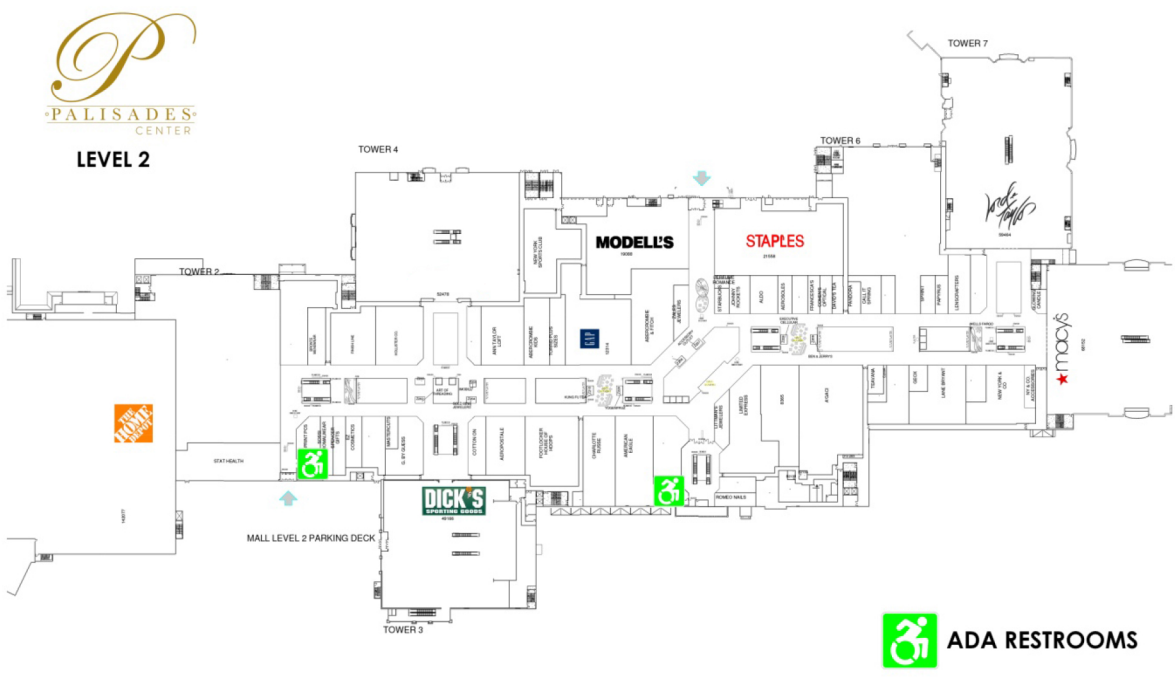

PALISADES CENTER

ADA ACCESSIBILITY MAP

ADA accessible entrances are identified below and ample parking is available throughout the site. Thank you for shopping at Palisades Center.

Handicap Accessible restrooms can be found here:

PALISADES CENTER

ADA ACCESSIBILITY MAP

LEVEL 3

 ADA RESTROOMS

LEVEL 4

 ADA RESTROOMS

In addition, please visit our anchor stores for family style and handicap accessible restrooms.