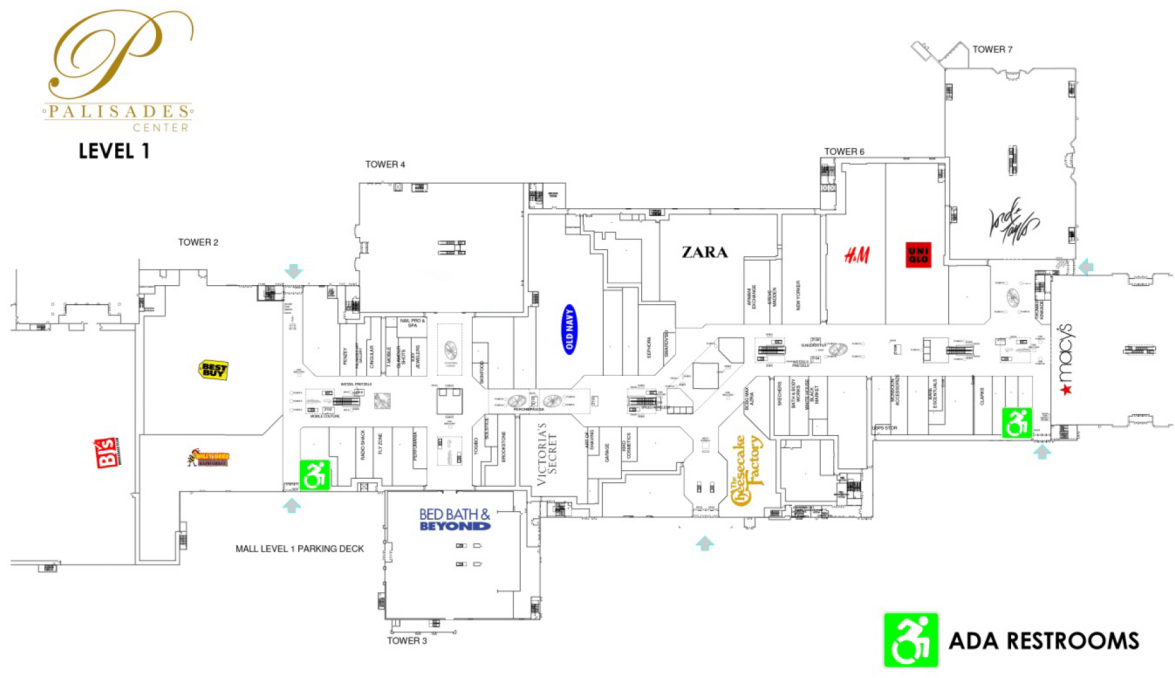

PALISADES CENTER

ADA ACCESSIBILITY MAP

ADA accessible entrances are identified below and ample parking is available throughout the site. Thank you for shopping at Palisades Center.

Handicap Accessible restrooms can be found here:

PALISADES CENTER

ADA ACCESSIBILITY MAP

LEVEL 3

 ADA RESTROOMS

LEVEL 4

 ADA RESTROOMS

In addition, please visit our anchor stores for family style and handicap accessible restrooms.