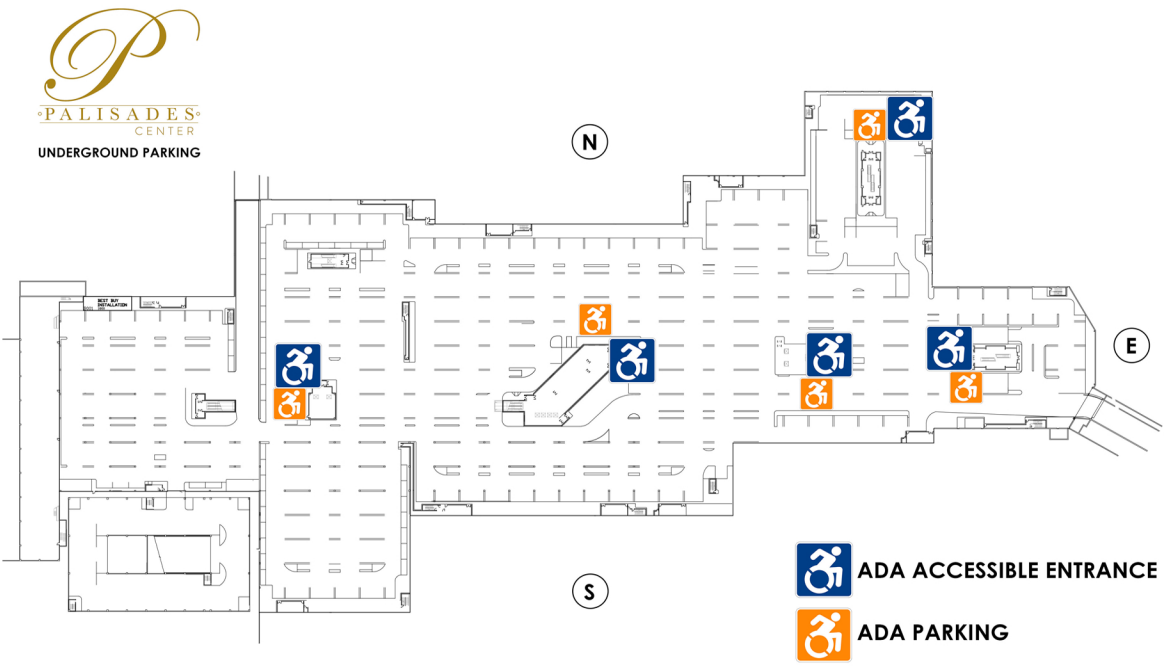

PALISADES CENTER

ADA ACCESSIBILITY MAP

ADA accessible entrances are identified below and ample parking is available throughout the site. Thank you for shopping at Palisades Center.

Handicap Accessible restrooms can be found here:

PALISADES CENTER

ADA ACCESSIBILITY MAP

LEVEL 3

 ADA RESTROOMS

LEVEL 4

 ADA RESTROOMS

In addition, please visit our anchor stores for family style and handicap accessible restrooms.