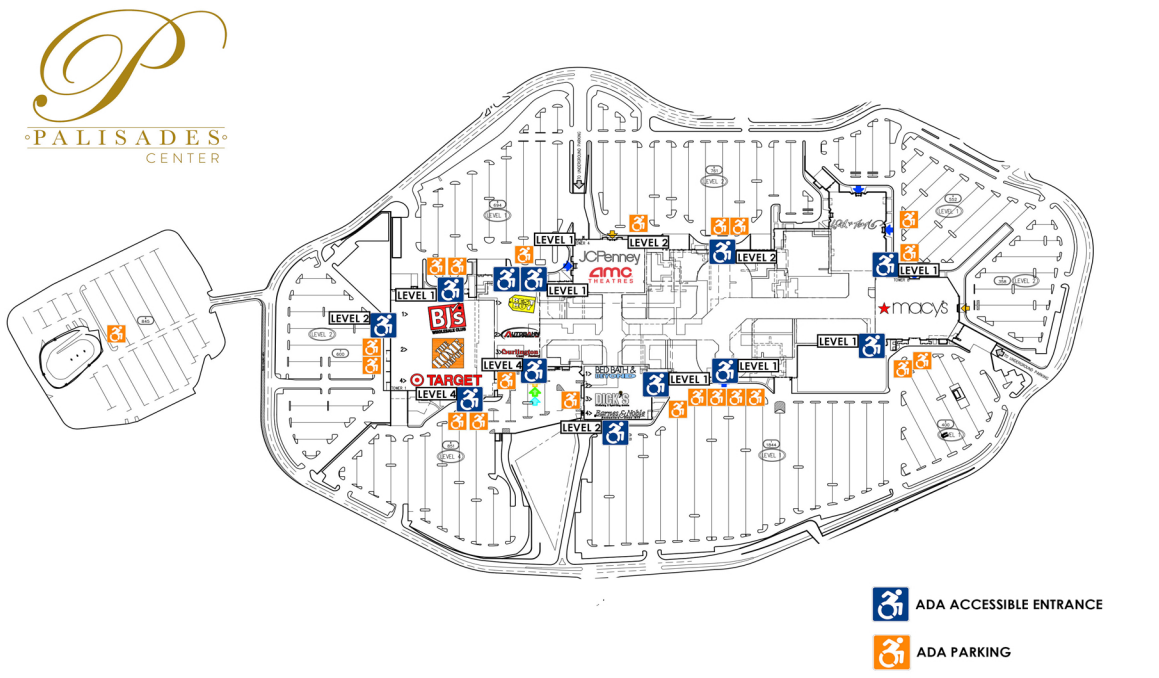

PALISADES CENTER

ADA ACCESSIBILITY MAP

ADA accessible entrances are identified below and ample parking is available throughout the site. Thank you for shopping at Palisades Center.

Handicap Accessible restrooms can be found here:

PALISADES CENTER

ADA ACCESSIBILITY MAP

LEVEL 3

 ADA RESTROOMS

LEVEL 4

 ADA RESTROOMS

In addition, please visit our anchor stores for family style and handicap accessible restrooms.