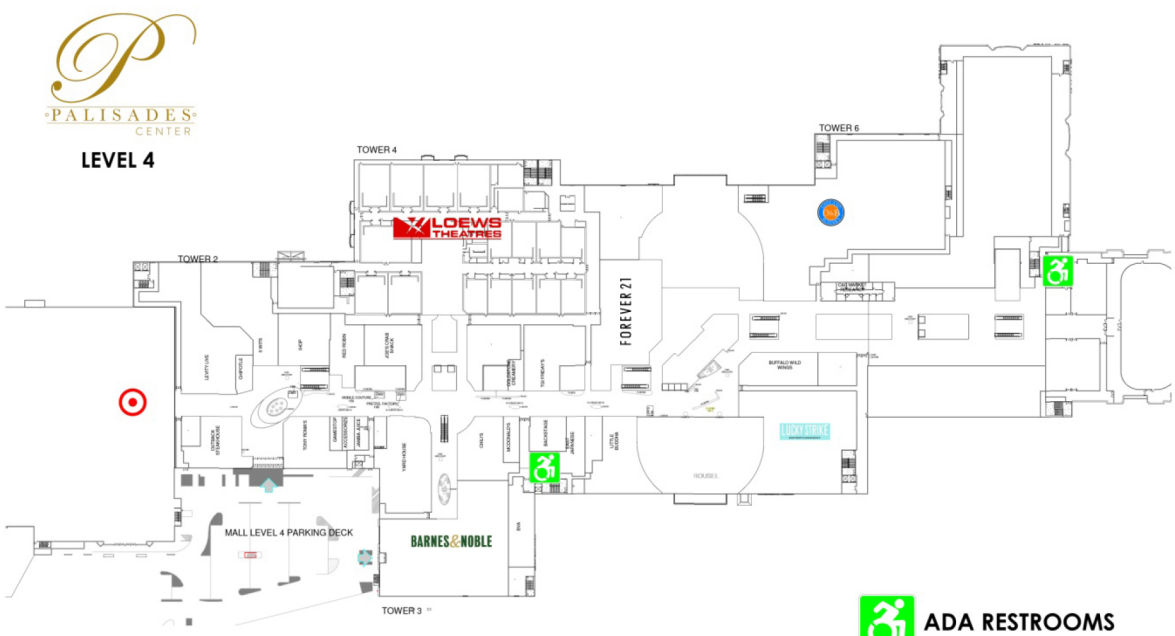

PALISADES CENTER

ADA ACCESSIBILITY MAP

ADA accessible entrances are identified below and ample parking is available throughout the site. Thank you for shopping at Palisades Center.

Handicap Accessible restrooms can be found here:

PALISADES CENTER

ADA ACCESSIBILITY MAP

LEVEL 3

 ADA RESTROOMS

LEVEL 4

 ADA RESTROOMS

In addition, please visit our anchor stores for family style and handicap accessible restrooms.