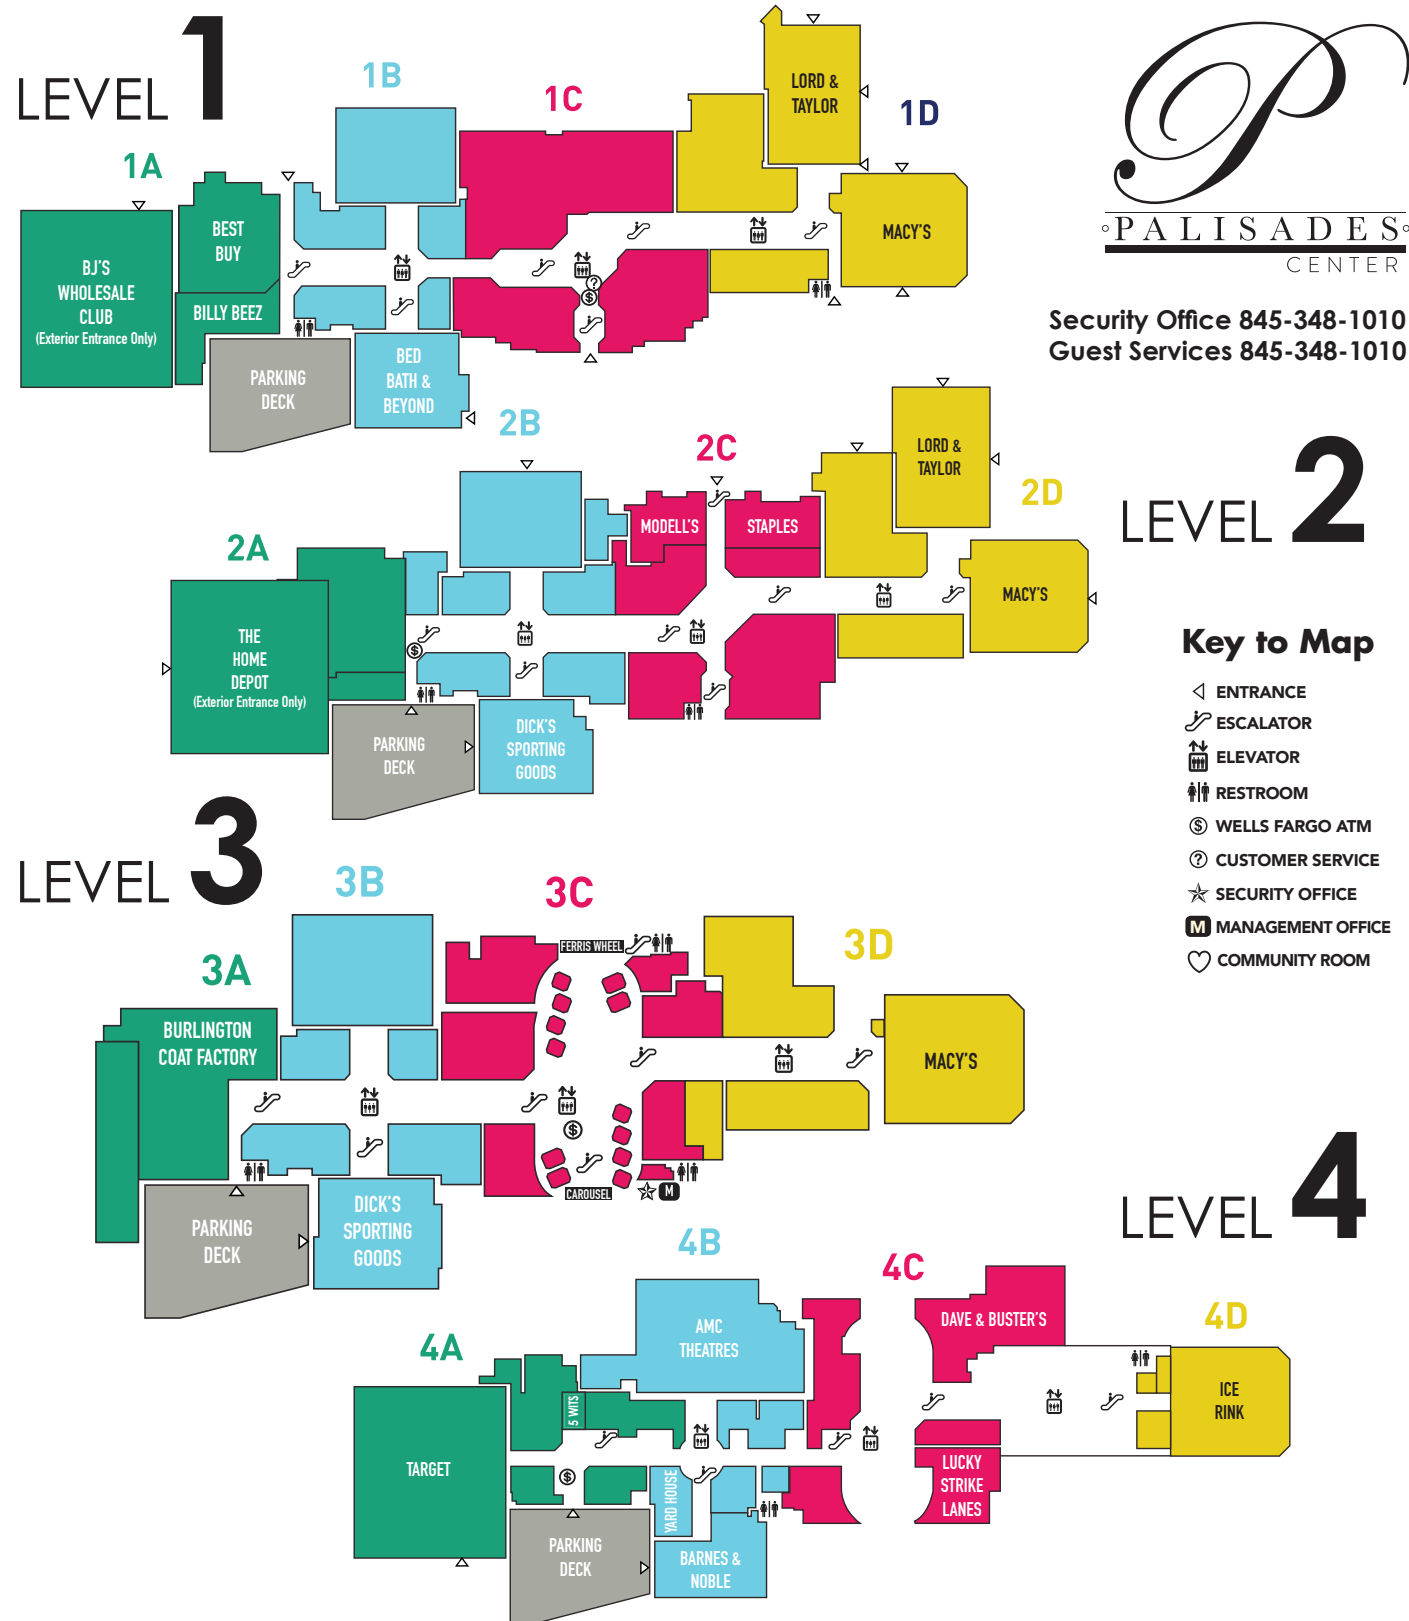

Security Office 845-348-1010
Guest Services 845-348-1010