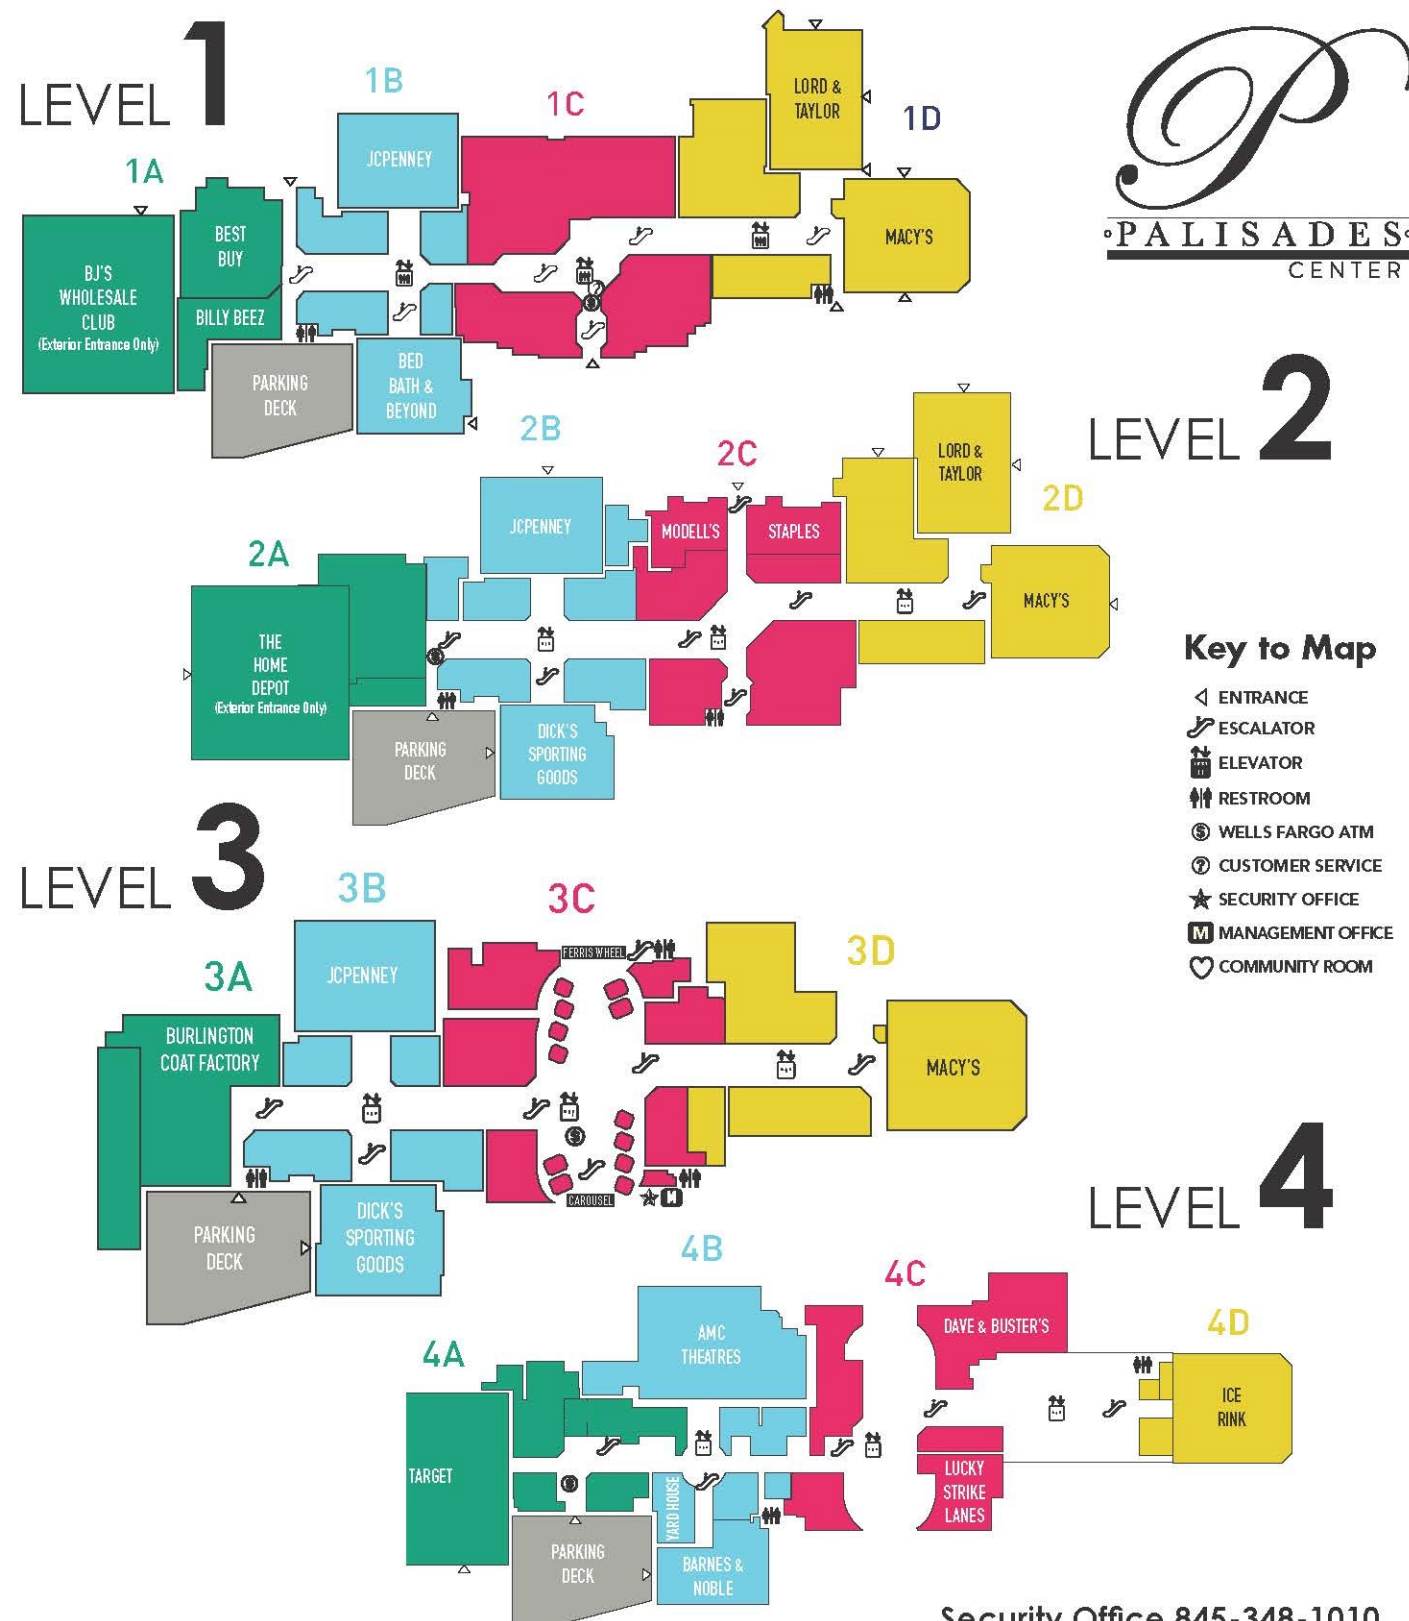

Sundays 11:00am - 7:00pm

Questions? Please call (201)796-2000

Take a Walk Along  
Restaurant Row!

## LEVEL 2