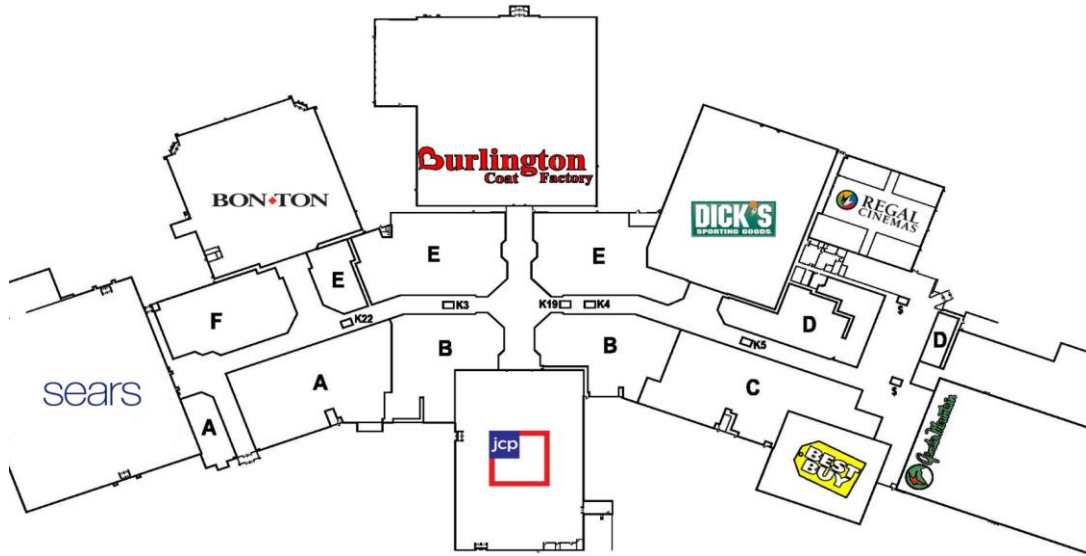

Salmon Run mall

<u>STORE NAME</u>	<u>MAP LOCATION</u>	<u>STORE NAME</u>	<u>MAP LOCATION</u>
Accessorize	C	Jackson Hewitt	F
Aeropostale	D	Jake's Wayback Burgers	D
American Eagle Outfitters	E	JCPenney	See Map
Around the World	B	Journeys	C
AT&T	D	Justice	E
Auntie Anne's	A	Kay Jewelers	D
Bath & Body Works	C	Lee Nails	A
Bazaar Diamonds & Gold	F	Lids	Kiosk Between B & E
Best Buy	See Map	Longhorn Steakhouse	Near Sears Parking Lot
Bon Ton	See Map	MasterCuts	D
Burlington Coat Factory	See Map	Matthew's Hallmark	D
Cedar Mountain Mercantile Gifts	A	Maurices	E
Cell Ace	Kiosk Between C & D	Olive Garden	Near Sears Parking Lot
Charlotte Russe	E	PacSun	E
Christmas Tree Shops & That	See Map	Payless ShoeSource	F
Christopher & Banks	F	Piercing Pagoda	Kiosk Between C & D
Claire's	D	Play the Game, Read the Story	E
Cool Cellular Accessories	Kiosk Between C & D	Pro Spa Nails	C
Coyote Moon	E	Rainbow Zen	F
Crazy 8	B	Regal Stadium 12	See Map
D'Style Barbershop	A	Regis Salon	A
Dairy Queen/Orange Julius	E	Sbarro	D
Dakota Watch	Kiosk Between B & E	Sears	See Map
Coffee Time	Kiosk Between C & D	Skewed Brewing Restaurant	Next to Regal
Dick's Sporting Goods	See Map	Spencer's	B
Dress Barn	A	Sprint	Kiosk Between C & D
DSW Designer Shoe Warehouse	B	Subway	D
Brothers Mediterranean	D	Sunglass Hut	Kiosk Between B & E
Eyebrow Palace	C	Taco Bell	D
Famous Footwear	C	The Children's Place	C
Flaming Wok	D	The Pet Zone	A
Foot Locker	B	The Reading Room	F
Fun on the Run Arcade	A	The Shoe Dept.	B
Gander Mountain	See Map	Things Remembered	C
Gertrude Hawk Chocolates	F	Vanity	C
Gibeau's Sports	A	Verizon Wireless	C
Giftology	F	Victoria's Secret	B
GNC	D	Wendy's	D
Harris Jewelers	C	Yankee Candle	A
Hollister	E	Zales	E
Hot Topic	B	Zumiez	E
JB Robinson Jewelry	D		