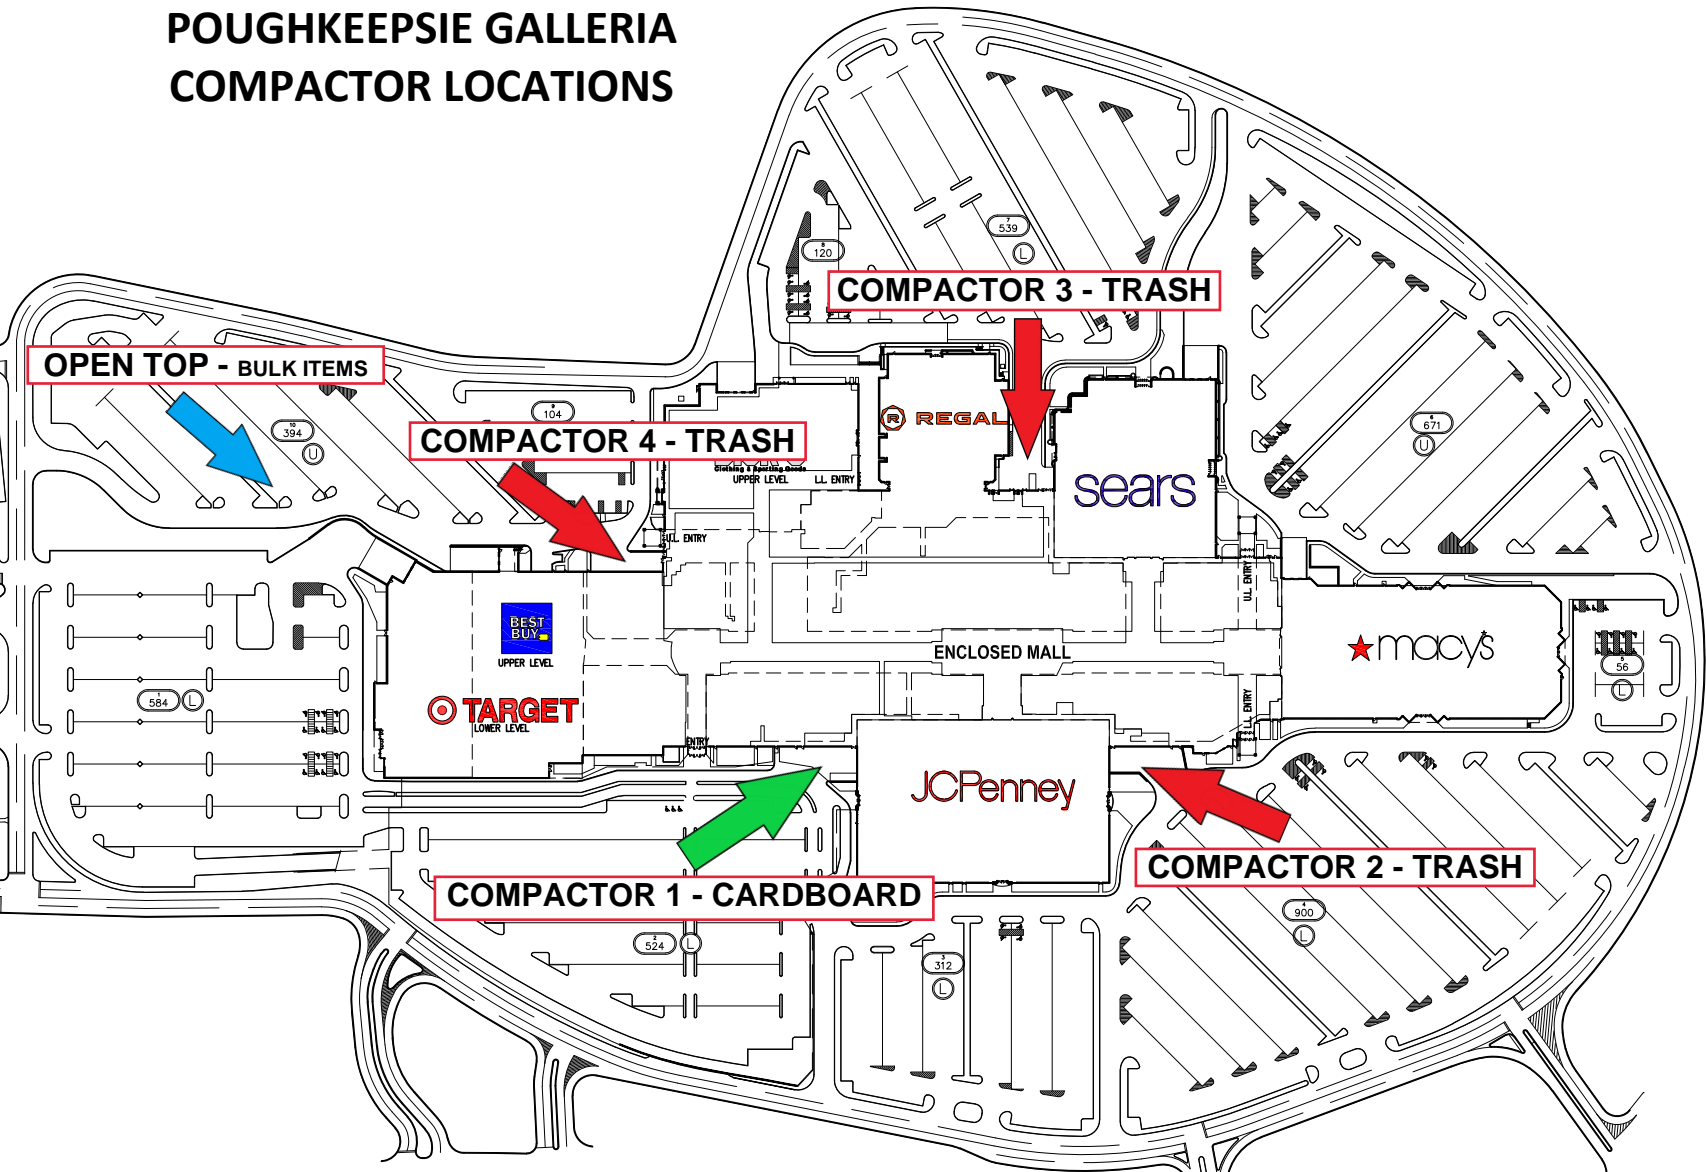

POUGHKEEPSIE GALLERIA COMPACTOR LOCATIONS

OPEN TOP - BULK ITEMS

COMPACTOR 4 - TRASH

COMPACTOR 3 - TRASH

COMPACTOR 1 - CARDBOARD

COMPACTOR 2 - TRASH

TARGET
LOWER LEVEL

BEST BUY
UPPER LEVEL

JCPenney

REGAL

sears

macy's

ENCLOSED MALL

UPPER LEVEL

UPPER LEVEL

LOWER LEVEL

524

312

900

394

104

120

539

671

56

584

POUGHKEEPSIE GALLERIA COMPACTOR LOCATIONS