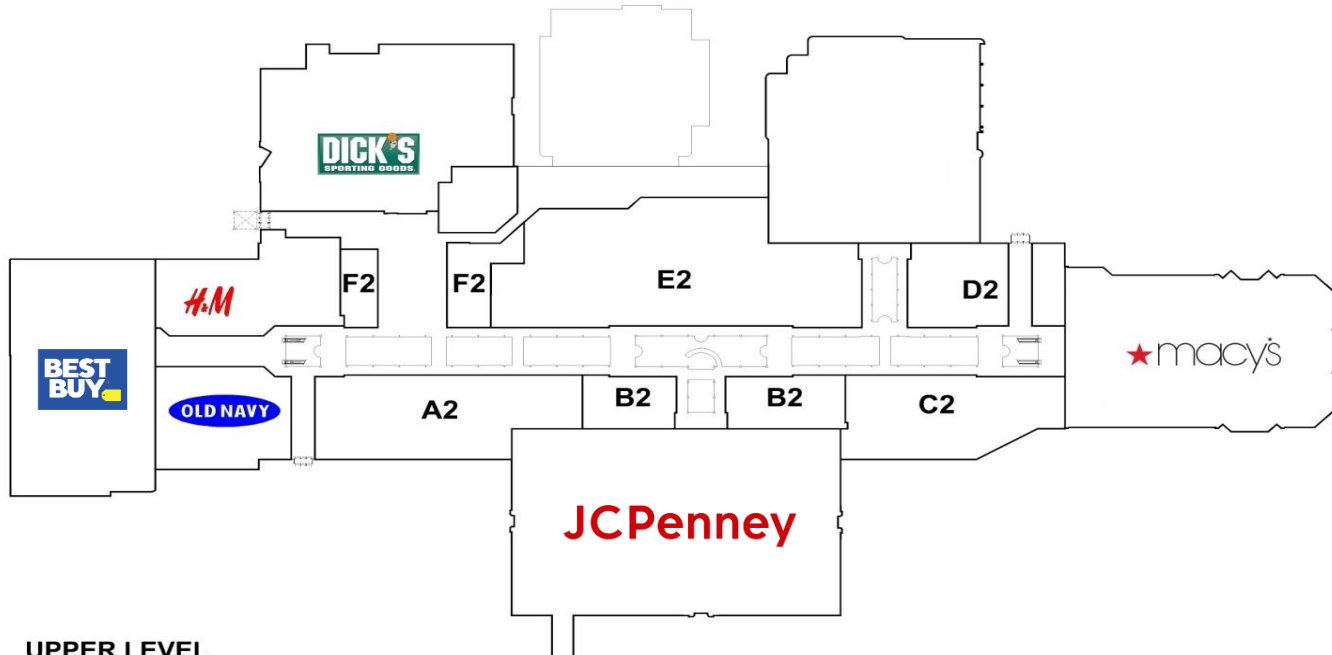

LOWER LEVEL

UPPER LEVEL

STORE NAME

MAP LOCATION

STORE NAME

MAP LOCATION

110 Grill	C1	Kay Jewelers	B2
arie	B2	Lane Bryant/Cacique	B1
Aeropostale	F1	LensCrafters	C2
Against All Odds	B1	Lids	A2
Aldo	B1	Little Tokyo	F2
American Eagle Outfitters	E2	LOFT	B1
Auntie Anne's Pretzels	A2	Macy's	See Map
Banana Republic	E2	Mail Box	F2
Bath & Body Works/White Barn	C1	Mall Office	F2
Best Buy	See Map	Mobile Couture	A1
Build-A-Bear Workshop	E1	Mom's Area	F2
Bus Stop	F2	Mr. Smoothie	F2
C&C Unisex Salon	D2	Nathan's	F2
Carters	F1	NY Deli	F2

Cellular Sales by Verizon	A2	Old Navy - Newly Remodeled!	See Map
Charley's Philly Steaks	F2	PacSun	A2
Charlotte Russe	E2	Pandora	B1
China Max	F2	Pearle Eye Lab Express	E1
Claire's	B2	Phone Fix & Repair	A2
Community Room	F2	Piercing Pagoda	B1
Crafted Kup	F2	Piercing Pagoda Plus	A1
Diaper Changing Area	F2	Regal Stadium 16	See Map
Dick's Sporting Goods	See Map	Restrooms	F2
DSW	See Map	RPM Raceway	See Map
Elevators	A1/A2	Ruby Tuesday	A2
Express	A1	Scotch Bonnet	F2
Express Men	A1	Security	F2
Famous Footwear	A1	Sephora	E2
Finish Line	D1	Sicilian Delight	F2
Five Below	F1	Smarte Carte Stroller Rentals	A1, A2, C1
Foot Locker	A2	Spencer's	B2
Forever 21	E2	Star News	A1
Francesca's Collections	D2	Sunglass Hut	C1
GameStop	A2	T Mobile	B1
Gertrude Hawk Chocolates	B1	Taco Bell	F2
Gloria Jean's Coffee	E1	Target	See Map
H & M	See Map	The Body Shop	B2
Hallmark Gold Crown	A2	The Children's Place	E1
Hollister	D2	Threading Place	B1/C2
Hot Topic	A2	Torrid	E1
Information Booth	F2	Town of Poughkeepsie Police	B1
JCPenney	See Map	Tranquility Nail & Spa	E1
JCPenney Hair Salon InStyle	See Map	Trollbeads	B1
JCPenney Photo Studio	See Map	Victoria's Secret	E1
Jimmy Jazz	E1	Wetzel's Pretzels	B1
Journeys	A2	Yankee Candle Co.	B2
Journeys Kidz	A2	Zales	B2
Justice	F1	Zumiez - Newly Remodeled!	A2