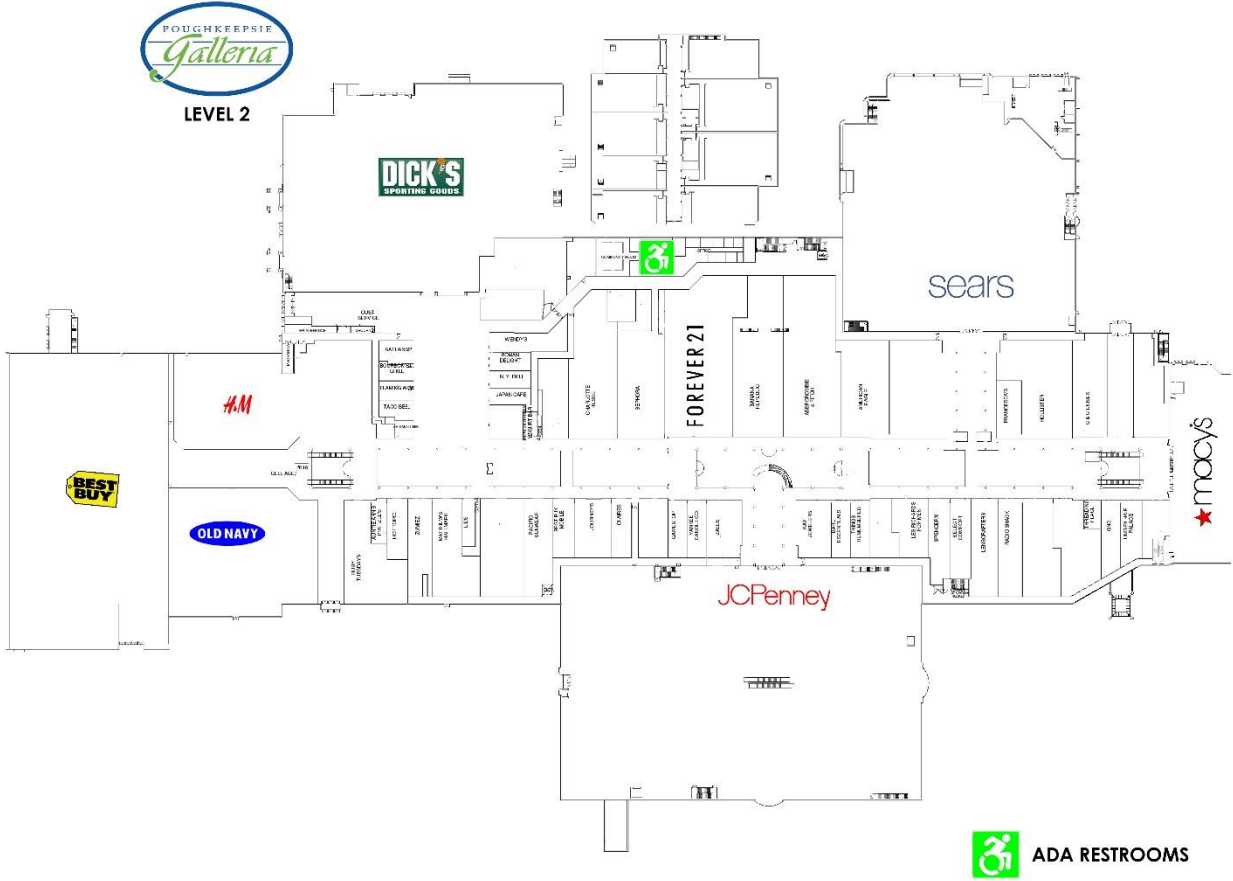

POUGHKEEPSIE GALLERIA

ADA ACCESSIBILITY MAP

ADA accessible entrances are identified below and ample parking is available throughout the site. Thank you for shopping at Poughkeepsie Galleria.

POUGHKEEPSIE GALLERIA

ADA ACCESSIBILITY MAP

Handicap Accessible restrooms can be found here:

In addition, please visit our anchor stores for family style and handicap accessible restrooms.