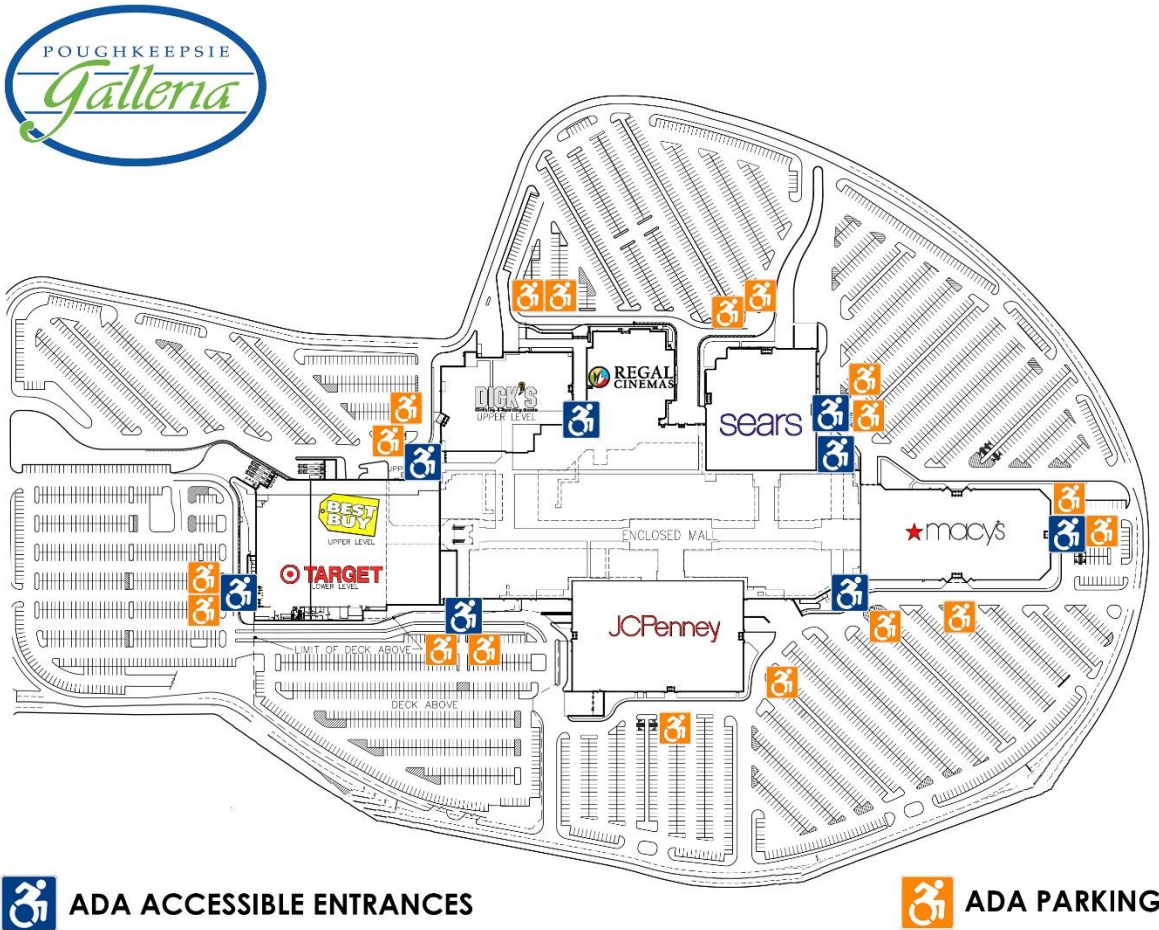

POUGHKEEPSIE GALLERIA

ADA ACCESSIBILITY MAP

ADA accessible entrances are identified below and ample parking is available throughout the site. Thank you for shopping at Poughkeepsie Galleria.

POUGHKEEPSIE GALLERIA

ADA ACCESSIBILITY MAP

Handicap Accessible restrooms can be found here:

In addition, please visit our anchor stores for family style and handicap accessible restrooms.