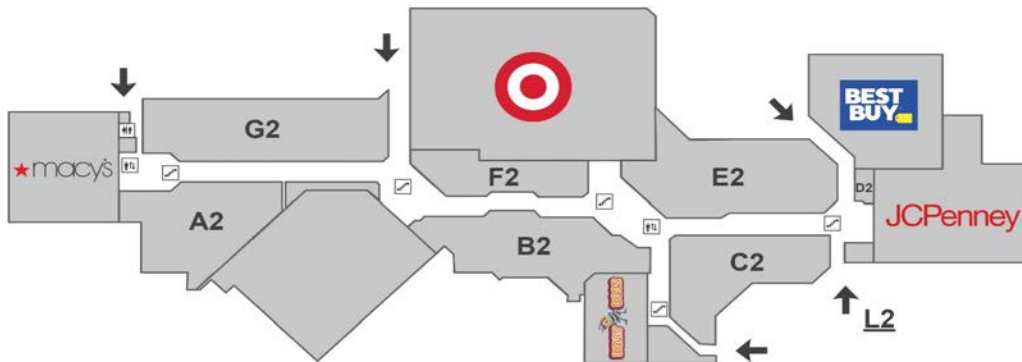

HOLYOKE *mall* E

A T I N G L E S I D E

<u>STORE NAME</u>	<u>MAP LOCATION</u>	<u>STORE NAME</u>	<u>MAP LOCATION</u>
110 Grill	C2	Journey's Kidz	F2
A Sneaker City	G2	Kay Jewelers	C1
A Touch of Beauty	A2	Kids Foot Locker	F2
A Touch of Beauty Hair & Nails	C1	Kids For Less	E2
Aerie	B1	LA 7	F1 & G2
Aeropostale	F1	Lane Bryant	G2
Against All Odds	G1	Lenscrafters	B1
Alex Baby & Toy	G1	Latino's Cuisine	C2
All In Adventure	B1	Lids	A1
Altitude Trampoline Park	A1	Lin's Relaxation Station	A1 & A1
American Eagle Outfitters	E1	LOFT	C2
Anugraha Brows	F2	Lovisa	C2
Apple	E2	Macy's	See Map
AT&T Wireless	B2	Mandati Jewelers	C1
Banter	E1 & G1	Max Orient	CS2
Bath & Body Works	F1	Memorable Jewelry	A1
Bee & Co	C2	Midnight Odyssey	G2
Best Buy	See Map	Milkshake Lovers	B1
Billy Beez	See Map	Mrs. Fields	B1
Bloodlines Tattoo & Piercing	A2	Ninety-Nine Restaurant & Pub	G2
Bob's Stores	See Map	Old Navy	A2
BoxLunch	F2	OneZo	CS2
Build-A-Bear Workshop	B2	PacSun	E1
Burlington	See Map	Pandora Jewelry	A2