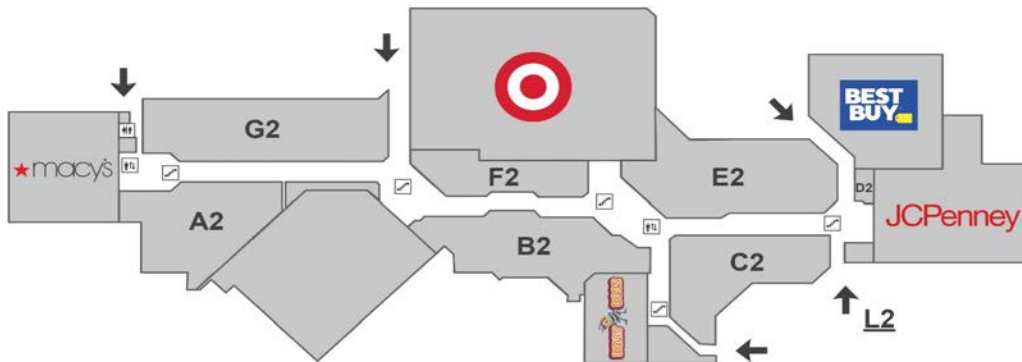

HOLYOKE *mall* E

A T I N G L E S I D E

<u>STORE NAME</u>	<u>MAP LOCATION</u>	<u>STORE NAME</u>	<u>MAP LOCATION</u>
110 Grill	C2	Journey's Kidz	F2
A Sneaker City	B2	Kay Jewelers	C1
A Touch of Beauty	A2	Kids Foot Locker	F2
A Touch of Beauty Hair & Nails	C1	Kids For Less	E2
Aerie	B1	LA 7	F1 & G2
Aeropostale	F1	Lane Bryant	G2
Against All Odds	G1	Lenscrafters	B1
Alex Baby & Toy	G1	Latino's Cuisine	C2
All In Adventure	B1	Lids	A1
Altitude	A1	Lin's Relaxation Station	A1 & E1
American Eagle Outfitters	E1	LOFT	C2
Anugraha Brows	F2	Lovisa	C2
Apple	E2	Macy's	See Map
AT&T Wireless	B2	Mandati Jewelers	C1
Banter	E1 & G1	Max Orient	CS2
Bath & Body Works	F1	Memorable Jewelry	A1
Best Buy	See Map	Meraki Boutique	F2
Billy Beez	See Map	Mi Amor	F1
Bob's Stores	See Map	Midnight Odyssey	G2
BoxLunch	F2	Mrs. Fields	B1
Build-A-Bear Workshop	B2	Ninety-Nine Restaurant & Pub	G2
Burlington	See Map	Old Navy	A2
Cacique	G2	OneZo	CS2
Cajun Café & Grill	C2	Otaku House	E2