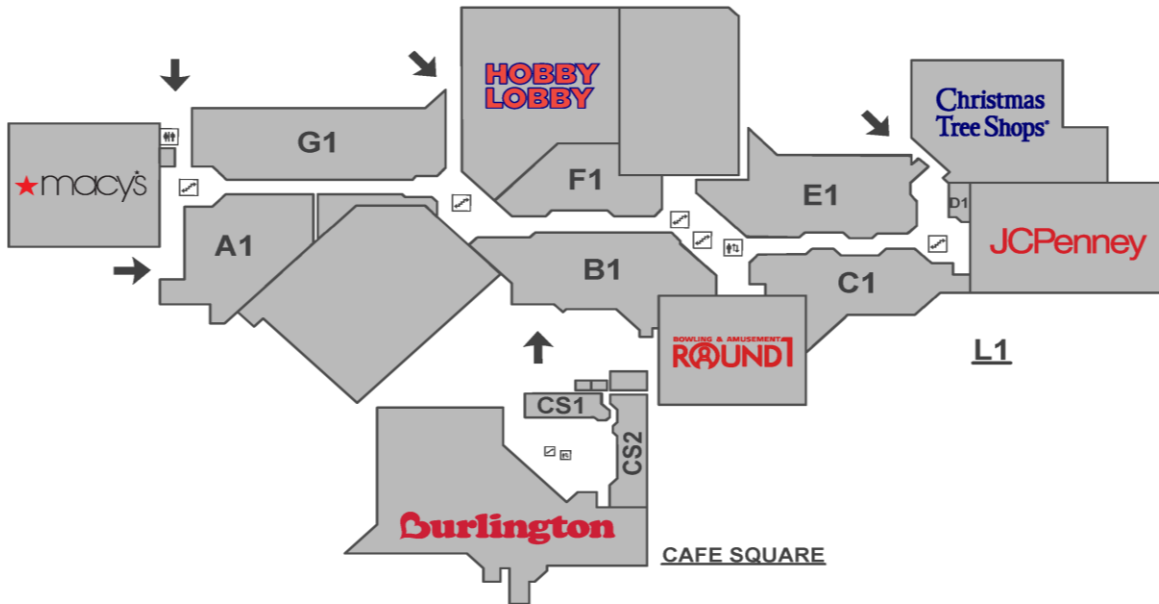

HOLYOKE *Mall* E

A T I N G L E S I D E

STORE NAME

MAP LOCATION

STORE NAME

MAP LOCATION

110 Grill
 A Touch of Beauty
 A Touch of Beauty Hair & Nails
 Aerie
 Aeropostale
 Against All Odds
 Aldo
 All In Adventure
 American Eagle Outfitters
 Anugraha Brows
 Apple
 AT&T Wireless
 Baby GAP
 Banana Republic
 Bank of America - X-Press ATM
 Bare Minerals
 Bath & Body Works

C2
 A2
 C1
 B1
 F1
 G1
 C2
 B1
 E1
 F2
 E2
 B2
 F1
 E2
 B2
 C2
 F1

Lids
 Lin's Relxation Station
 LOFT
 Macy's
 Mall Convenience
 Mango Paradise
 Max Orient
 McDonald's
 Mi Amor
 Michael Kors
 Minus 50
 Motherhood Maternity
 Mrs. Field's Cookies
 New York & Company
 Ninety-Nine Restaurant & Pub
 Old Navy
 PacSun