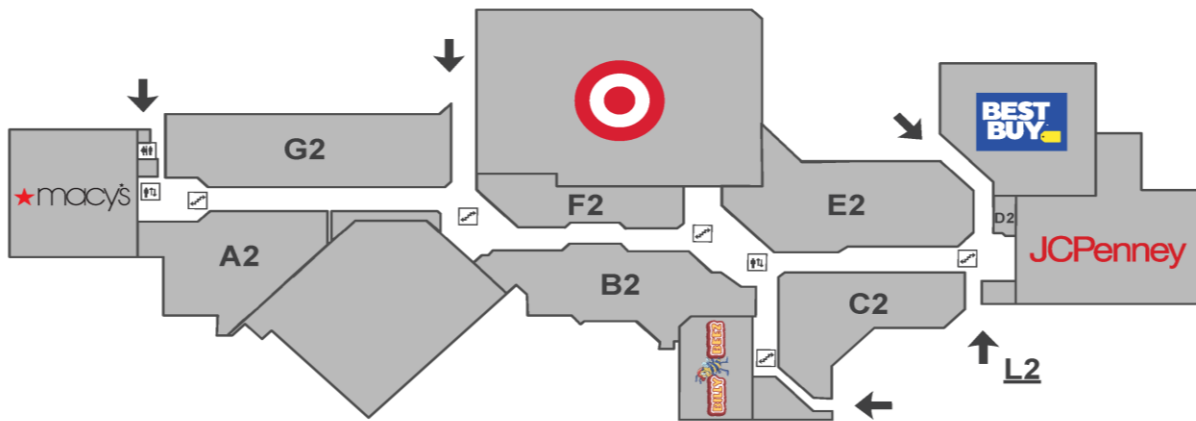

HOLYOKE *Mall* E

A T I N G L E S I D E

STORE NAME

MAP LOCATION

STORE NAME

MAP LOCATION

110 Grill
 A Touch of Beauty
 A Touch of Beauty Hair & Nails
 Aerie
 Aeropostale
 Against All Odds
 Aldo
 All In Adventure
 American Eagle Outfitters
 Anugraha Brows
 Apple
 AT&T Wireless
 Baby GAP
 Banana Republic
 Bank of America - X-Press ATM
 Bare Minerals
 Bath & Body Works

C2
 A2
 C1
 B1
 F1
 G1
 C2
 B1
 E1
 F2
 E2
 B2
 F1
 E2
 B2
 C2
 F1

Lids
 Lin's Relxation Station
 LOFT
 Macy's
 Mall Convenience
 Mango Paradise
 Max Orient
 McDonald's
 Mi Amor
 Michael Kors
 Minus 50
 Motherhood Maternity
 Mrs. Field's Cookies
 New York & Company
 Ninety-Nine Restaurant & Pub
 Old Navy
 PacSun