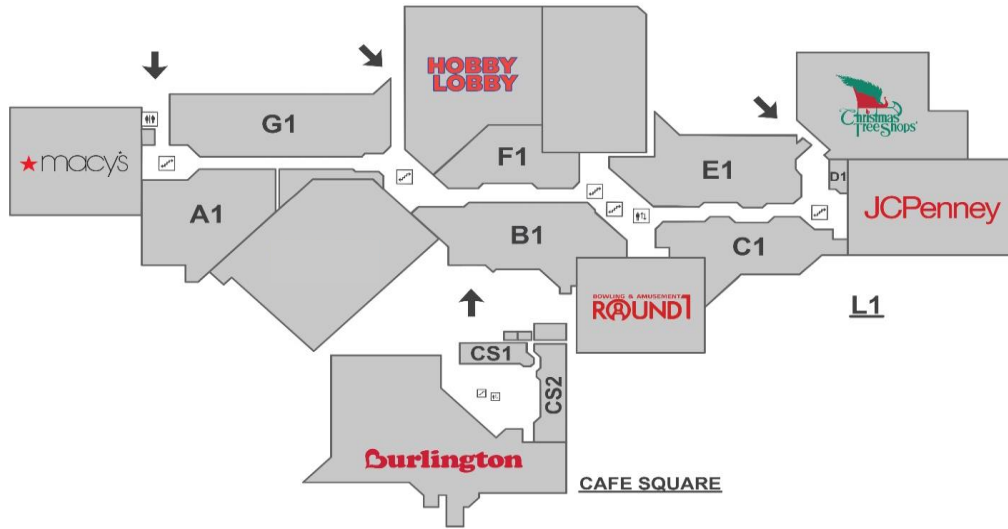

## *Mall*

A T I N G L E S I D E

**STORE NAME**

**MAP LOCATION**

**STORE NAME**

**MAP LOCATION**

110 Grill	C2	LOFT	C2
A Touch of Beauty	A2	Macy's	See Map
A Touch of Beauty Hair & Nails	C1	Mall Convenience	B1
AC Moore	G1	Max Orient	CS2
Aerie	B1	McDonald's	CS2
Aeropostale	F1	Metro PCS	G1
Against All Odds	G1	Mi Amor	F1
Aldo	C2	Michael Kors	B2
All In Adventure	B1	Motherhood Maternity	E1
American Eagle Outfitters	E1	Mrs. Field's Cookies	B1
Anugraha Brows	F2	New York & Company	E1
Apple	E2	Ninety-Nine Restaurant & Pub	G2
AT&T Wireless	B2	Old Navy	A2
Baby GAP	F1	PacSun	E1
Banana Republic	E2	Pandora Jewelry	A2
Bank of America - X-Press ATM	B2	Paramount ATM	F2
Bare Minerals	C2	Payless Shoes	A2
Bath & Body Works	F1	Perfume World	B1
Beauty Is Us Salon	E2	PeoplesBank ATM	CS1
Best Buy	See Map	Piercing Pagoda	E1
Billy Beez	See Map	Pottery Barn	C2
Boost Mobile	E1	Pretzel Maker	C2 & F2