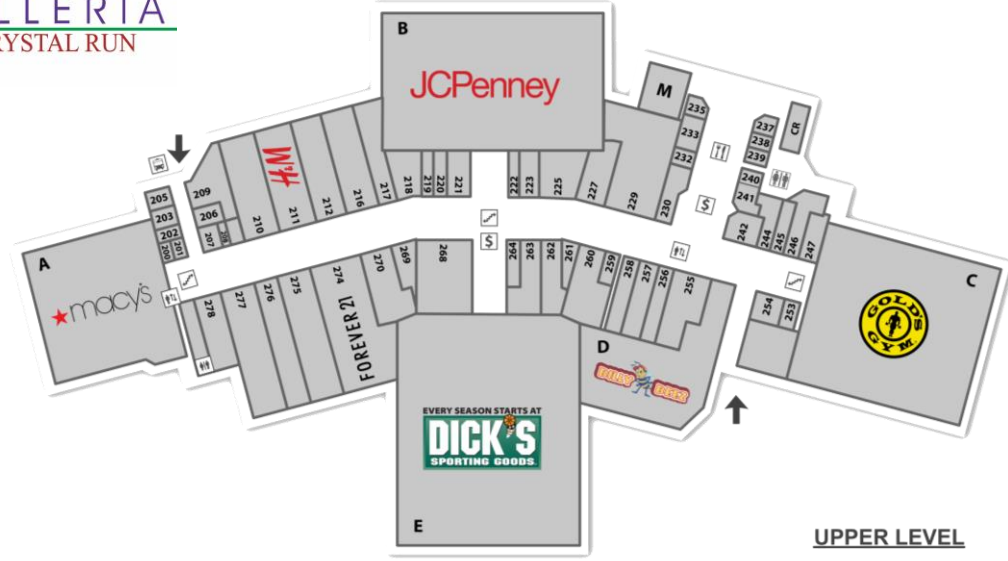

GALLERIA AT CRYSTAL RUN

LOWER LEVEL

UPPER LEVEL

LOWER LEVEL			
SPACE #	TENANT	SPACE #	TENANT
106	As Seen on TV	139	Eye to Eye
108	Jimmy Jazz	140	ABC Collection
109	Y&E Creations	141	Beauty Club
111	Custom Tees	142	Champs
113	Cohen Optical	143	Pretzel Time
114	Perfume World	144	T-Mobile
115	The Threading Place	145	Green Dream
116	Ride & Thrill	150	Gertrude Hawk
117	Tranquility Salon & Spa	151	Hot Topic
118	The Shoe Dept.	152	Crystal Run Spa
119	Mr. Smoothie	153	Q Collection
121	Kids Foot Locker	157	JD Sports
122	Cinnabon	158	Five Below
123	Spencer's	159	Yankee Candle
125	C&C Unisex	160	Track 23
126	Galleria Mart	A	Macy's
127	Phone Fix	B	JCPenney
130	Peru Cuisine	C	AMC Theaters
136	Zumiez	D	Urban Air Adventure Park
137	Pro Image	E	Target
138	Against All Odds	F	Round 1 Entertainment

UPPER LEVEL			
SPACE #	TENANT	SPACE #	TENANT
200	The Threading Place	240	Sicilian Delight
201	Sweet Feelings Jewelers	241	GameStop
203	All City Fashions	242	Kay Jewelers
205	Relax Zone	244	Nail Pro & Spa
206	Galleria Dental	247	Sossi Formals
207	Native Expression	253	Nail Pro 2
208	Pretzel Maker	254	110 Grill
209	Allan's Mediterranean Grill	257	Torrid
210	Fuju Japanese Steakhouse	258	Q-Zakka
211	H&M	259	LIDS
212	Escape the Mystery Room	260	Carter's
216	American Eagle	261	Boost Mobile
217	Windsor	262	Bouton's Hallmark
218	Bath & Body Works	263	LensCrafters
219	Leggings	268	Victoria's Secret
220	Claire's	269	Sleep Number
221	Zales	274	Forever 21
222	Pandora	275	Hollister
223	Journey's	277	Express
225	Aerie	278	Aeropostale
227	The Children's Place	A	Macy's
229	Via Roma	B	JCPenney
230	Build-A-Bear Workshop	C	Gold's Gym
232	Master Wok	D	Billy Beez
234	Subway	E	Dick's Sporting Goods
235	Scotch Bonnet	M	Mall Management Office
237	Wendy's	CR	Community Room
238	Charley's Philly Steaks		