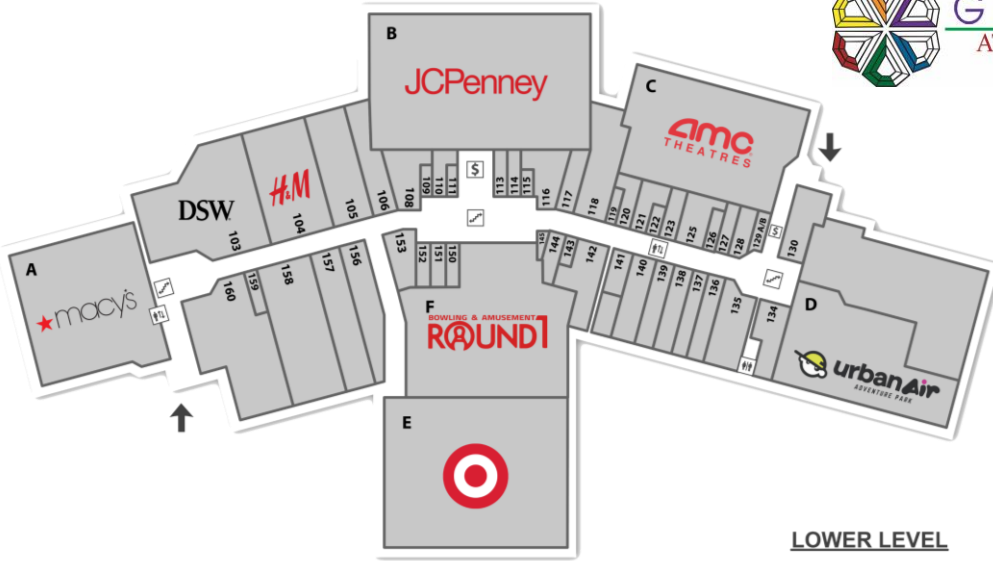

GALLERIA AT CRYSTAL RUN

LOWER LEVEL

UPPER LEVEL

LOWER LEVEL			
SPACE #	TENANT	SPACE #	TENANT
106	As Seen on TV	139	Eye to Eye
108	Jimmy Jazz	140	ABC Collection
109	Y&E Creations	141	Beauty Club
111	Custom Tees	142	Champs
113	Cohen Optical	143	Pretzel Time
114	Perfume World	144	T-Mobile
115	The Threading Place	145	Green Dream
116	Ride & Thrill	150	Gertrude Hawk
117	Tranquility Salon & Spa	151	Hot Topic
118	The Shoe Dept.	152	Crystal Run Spa
119	Mr. Smoothie	153	Q Collection
121	Kids Foot Locker	157	JD Sports
122	Cinnabon	158	Five Below
123	Spencer's	159	Yankee Candle
125	C&C Unisex	160	Track 23
126	Galleria Mart	A	Macy's
127	Phone Fix	B	JCPenney
130	Peru Cuisine	C	AMC Theaters
136	Zumiez	D	Urban Air Adventure Park
137	Pro Image	E	Target
138	Against All Odds	F	Round 1 Entertainment

UPPER LEVEL			
SPACE #	TENANT	SPACE #	TENANT
200	The Threading Place	240	Sicilian Delight
201	Sweet Feelings Jewelers	241	GameStop
203	All City Fashions	242	Kay Jewelers
205	Relax Zone	244	Nail Pro & Spa
206	Galleria Dental	247	Sossi Formals
207	Native Expression	253	Nail Pro 2
208	Pretzel Maker	254	110 Grill
209	Allan's Mediterranean Grill	257	Torrid
210	Fuju Japanese Steakhouse	258	Q-Zakka
211	H&M	259	LIDS
212	Escape the Mystery Room	260	Carter's
216	American Eagle	261	Boost Mobile
217	Windsor	262	Bouton's Hallmark
218	Bath & Body Works	263	LensCrafters
219	Leggings	268	Victoria's Secret
220	Claire's	269	Sleep Number
221	Zales	274	Forever 21
222	Pandora	275	Hollister
223	Journey's	277	Express
225	Aerie	278	Aeropostale
227	The Children's Place	A	Macy's
229	Via Roma	B	JCPenney
230	Build-A-Bear Workshop	C	Gold's Gym
232	Master Wok	D	Billy Beez
234	Subway	E	Dick's Sporting Goods
235	Scotch Bonnet	M	Mall Management Office
237	Wendy's	CR	Community Room
238	Charley's Philly Steaks		